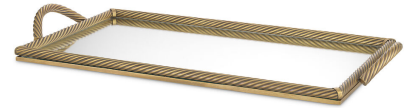

E I C H H O L T Z

EST. 1992

SPECIFICATION SHEET

Item no.	118237
Item description	Tray Salvi Rectanguar L vintage brass finish Vintage brass finish mirror glass
Suitable for	Indoor use/dry locations only
Net weight (kg)	5.5
Net weight (lbs)	12.12

DIMENSIONS

Dimensions (cm)	L. 81 W. 40 H. 7 cm
Dimensions (inch)	L. 31.89" W. 15.75" H. 2.76"

MATERIALS

118237	Tray Salvi Rectanguar L vintage brass finish Brass Mirror glass MDF Stainless steel
Stainless steel grade	SAE 202

LOGISTIC INFORMATION

118237	Tray Salvi Rectanguar L vintage brass finish 1 pc(s)
Carton length (m)	0.9
Carton width (m)	0.13
Carton height (m)	0.49
Carton cubage (m)	0.0573
Gross weight (kg)	9.5
HS code EU	74198090
Carton length (inch)	35.43
Carton width (inch)	5.12
Carton height (inch)	19.29
Carton cubage (ft)	2.02
Gross weight (lbs)	20.94