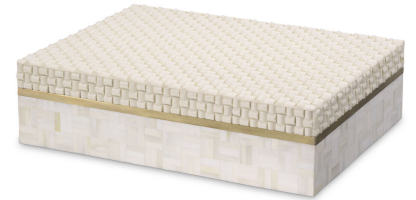

E I C H H O L T Z

EST. 1992

SPECIFICATION SHEET

Item no.	118126
Item description	Box Seaside L white cream Cream vintage brass finish
Suitable for	Indoor use/dry locations only
Net weight (kg)	7
Net weight (lbs)	15.43

DIMENSIONS

Dimensions (cm)	L. 40 W. 30 H. 11 cm
Dimensions (inch)	L. 15.75" W. 11.81" H. 4.33"

MATERIALS

118126	Box Seaside L white cream MDF Resin Brass
--------	--

LOGISTIC INFORMATION

118126	Box Seaside L white cream 1 pc(s)
Carton length (m)	0.58
Carton width (m)	0.41
Carton height (m)	0.4
Carton cubage (m)	0.0951
Gross weight (kg)	8
HS code EU	44209099
Carton length (inch)	22.83
Carton width (inch)	16.14
Carton height (inch)	15.75
Carton cubage (ff)	3.36
Gross weight (lbs)	17.63