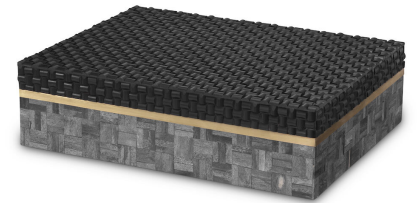

E I C H H O L T Z

EST. 1992

SPECIFICATION SHEET

Item no.	118124
Item description	Box Seaside L black grey Grey black vintage brass finish
Suitable for	Indoor use/dry locations only
Net weight (kg)	6
Net weight (lbs)	13.22

DIMENSIONS

Dimensions (cm)	L. 40 W. 30 H. 11 cm
Dimensions (inch)	L. 15.75" W. 11.81" H. 4.33"

MATERIALS

118124	Box Seaside L black grey MDF Resin Brass
--------	---

LOGISTIC INFORMATION

118124	Box Seaside L black grey 1 pc(s)
Carton length (m)	0.58
Carton width (m)	0.41
Carton height (m)	0.4
Carton cubage (m)	0.0951
Gross weight (kg)	8
HS code EU	44209099
Carton length (inch)	22.83
Carton width (inch)	16.14
Carton height (inch)	15.75
Carton cubage (ff)	3.36
Gross weight (lbs)	17.63