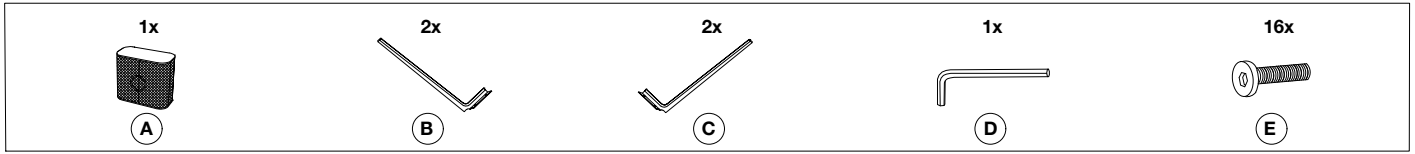

117434 Wine Cabinet Nilsson

117434 Wine Cabinet Nilsson

Attention!

Place the item on a padded area to prevent damage to the item.

Care instructions:

Dust regularly and clean with a soft dry cloth. Remove spills immediately as moisture can cause the veneer to peel off the surface.