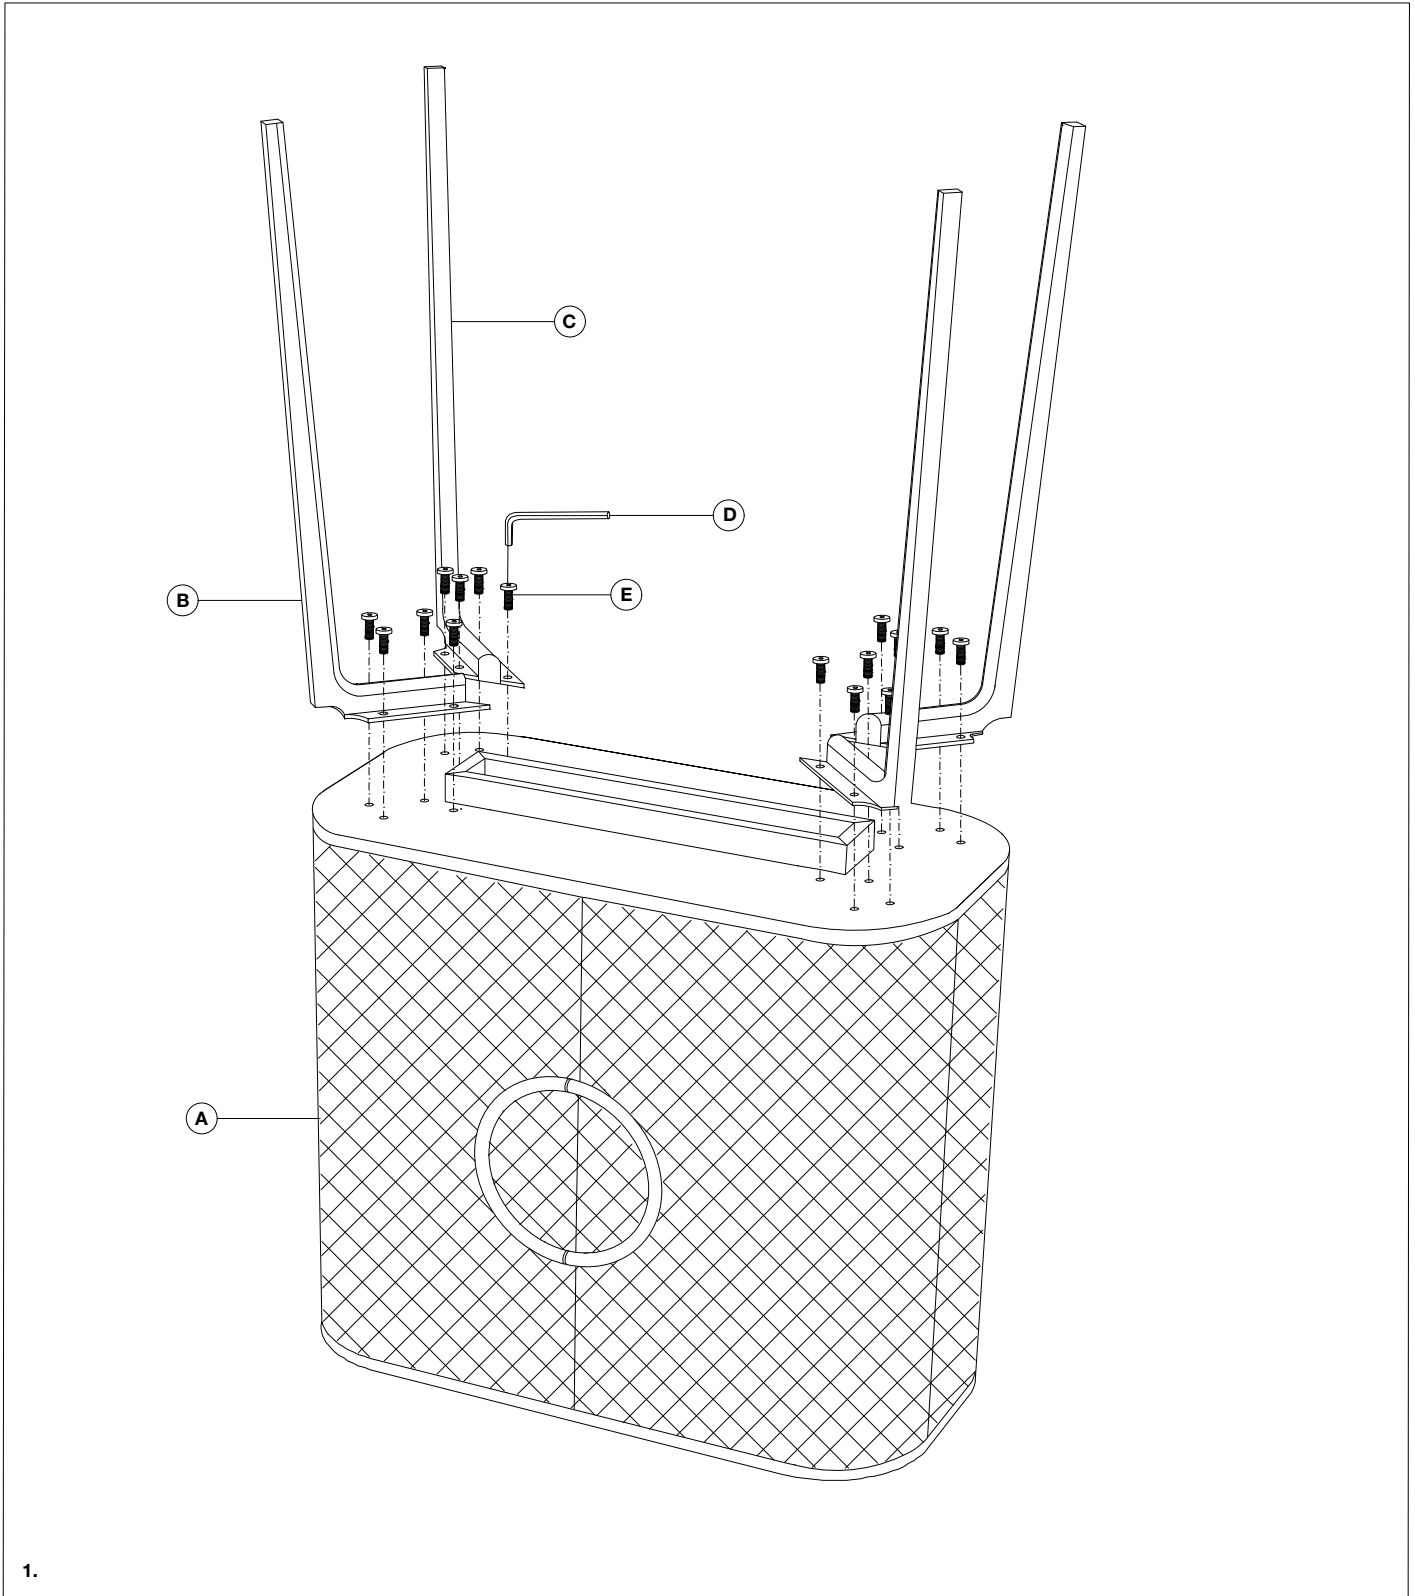

117434 Wine Cabinet Nilsson

117434 Wine Cabinet Nilsson

Attention!

Place the item on a padded area to prevent damage to the item.

Care instructions:

Dust regularly and clean with a soft dry cloth. Remove spills immediately as moisture can cause the veneer to peel off the surface.