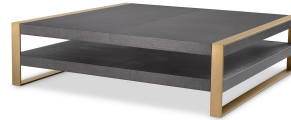

E I C H H O L T Z

EST. 1992

SPECIFICATION SHEET

Item no.	117383
Item description	Coffee Table Guinness mocha straight oak veneer Mocha oak veneer brushed brass finish
Suitable for	Indoor use/dry locations only
Net weight (kg)	109.25

DIMENSIONS

Item dimensions (cm)	150 x 150 x H. 42,5 cm
Item dimensions (inch)	59.06" x 59.06" x 16.73" H
Tabletop thickness (cm)	7 cm
Tabletop thickness (inch)	2,76 inch

SPECIFICATIONS

Material(s)	MDF Meranti veneer Oak veneer Stainless steel
Stainless steel grade	SAE 201