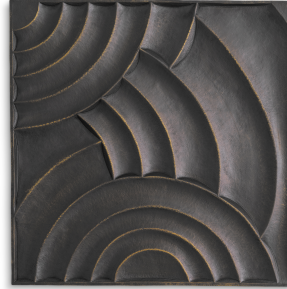

E I C H H O L T Z

EST. 1992

SPECIFICATION SHEET

Item no.	117237
Item description	Wall Object Azurea bronze finish
Portal Finish	Bronze finish
Net weight (kg)	12

DIMENSIONS

Item dimensions (cm)	100 x 100 x D. 4,5 cm
Item dimensions (inch)	39.37" x 39.37" x 1.77" D