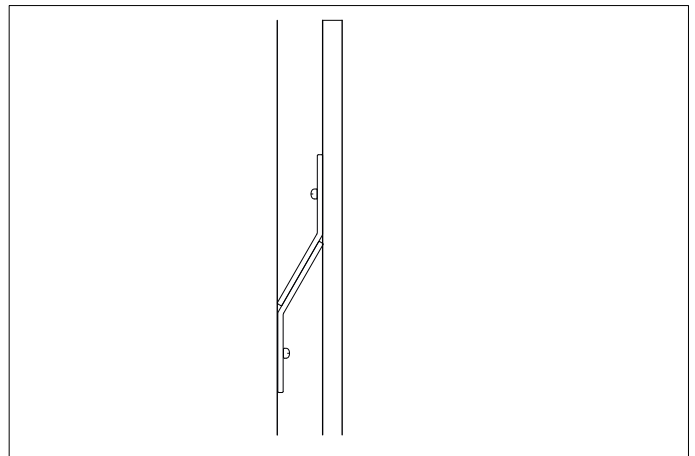

Item type

Mirror

Item name

Kravis

Item number(s)

116713

Attention!

Place the item on a padded area to prevent damage to the item.

Care instructions:

Wipe with a soft dry cloth, do not use chemicals or abrasive cleaning materials.

Eichholtz B.V.

Delfweg 52
2211 VN Noordwijkerhout
The Netherlands

🏠 www.eichholtz.com
✉ service@eichholtz.com
☎ +31 (0)252 515 850

4.