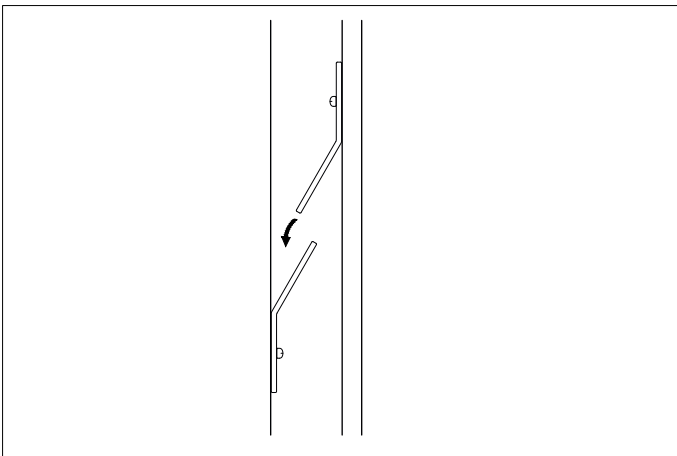

Item type

Mirror

Item name

Kravis

Item number(s)

116713

Attention!

Place the item on a padded area to prevent damage to the item.

Care instructions:

Wipe with a soft dry cloth, do not use chemicals or abrasive cleaning materials.

Eichholtz B.V.

Delfweg 52
2211 VN Noordwijkerhout
The Netherlands

🏠 www.eichholtz.com
✉ service@eichholtz.com
☎ +31 (0)252 515 850

3.