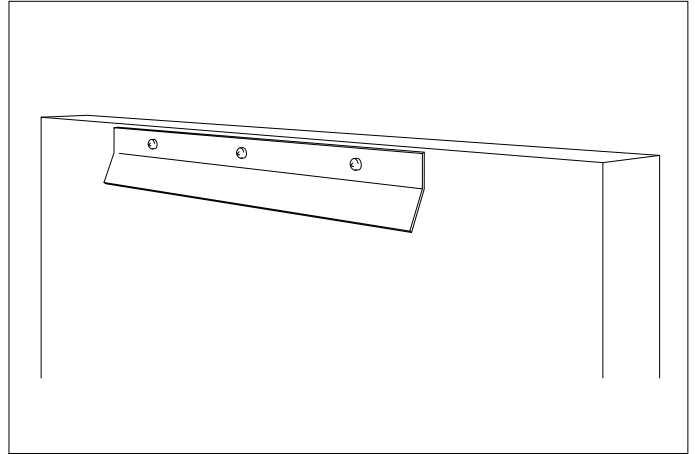

Item type

Mirror

Item name

Kravis

Item number(s)

116713

Attention!

Place the item on a padded area to prevent damage to the item.

Care instructions:

Wipe with a soft dry cloth, do not use chemicals or abrasive cleaning materials.

Eichholtz B.V.

Delfweg 52
2211 VN Noordwijkerhout
The Netherlands

🏠 www.eichholtz.com
✉ service@eichholtz.com
☎ +31 (0)252 515 850

2.