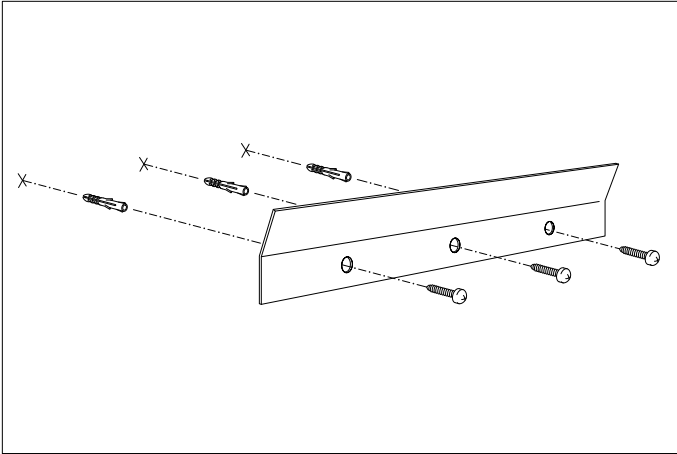

Item type

Mirror

Item name

Kravis

Item number(s)

116713

Attention!

Place the item on a padded area to prevent damage to the item.

Care instructions:

Wipe with a soft dry cloth, do not use chemicals or abrasive cleaning materials.

Eichholtz B.V.

Delfweg 52
2211 VN Noordwijkerhout
The Netherlands

🏠 www.eichholtz.com
✉ service@eichholtz.com
☎ +31 (0)252 515 850

1. Fix the wall plate to the wall by using wall mounting plugs and screws suitable to your wall type.