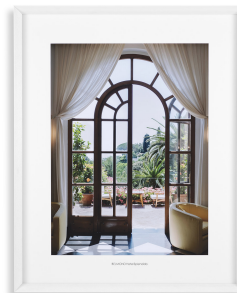

E I C H H O L T Z

SPECIFICATION SHEET

Item no.	116649
Item description	Print EC366 Belmont hotel slendido White wooden frame clear glass
Suitable for	Indoor use/dry locations only
Net weight (kg)	7,7

DIMENSIONS

Item dimensions (cm)	84 x H. 104 x D. 6 cm
Item dimensions (inch)	33.07" x 40.94" H x 2.36" D

SPECIFICATIONS

Material(s)	Pine Wood MDF Glass Paper
--------------------	---------------------------------

LOGISTIC INFORMATION