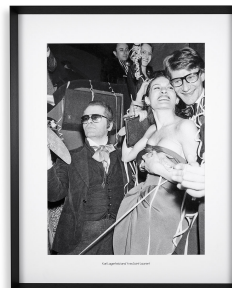

## SPECIFICATION SHEET

<b>Item no.</b>	116639
<b>Item description</b>	Print EC357 Karl Lagerfeld and Yves Saint Laurent Black wooden frame   clear glass
<b>Suitable for</b>	Indoor use/dry locations only
<b>Net weight (kg)</b>	7,7

### DIMENSIONS

<b>Item dimensions (cm)</b>	84 x H. 104 x D. 6 cm
<b>Item dimensions (inch)</b>	33.07" x 40.94" H x 2.36" D