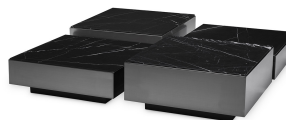

E I C H H O L T Z

SPECIFICATION SHEET

Item no.	116524
Item description	Coffee Table Esposito bronze finish black marble set of 4 Bronze finish black marble black base
Suitable for	Indoor use/dry locations only
Net weight (kg)	0

DIMENSIONS

Item dimensions (cm)	60 x 60 x H. 26 cm H. 20 cm
Item dimensions (inch)	23.62" x 23.62" x 10.24" H 7.87" H

SPECIFICATIONS

Material(s)	116520: Stainless steel
	116521: Stainless steel
	116522: Marble

LOGISTIC INFORMATION

116520 - Coffee Table Esposito bronze finish - Frame S - 2pc(s)

Carton dimensions (m)	0,6 x 0,6 x 0,2
Volume (cbm)	0,0720
Gross weight (kg)	6,20

116521 - Coffee Table Esposito bronze finish - Frame L - 2pc(s)

Carton dimensions (m)	0,6 x 0,6 x 0,26
Volume (cbm)	0,0936
Gross weight (kg)	7,20

116522 - Coffee Table Esposito bronze finish - black marble - 4pc(s)

Carton dimensions (m)	0,591 x 0,591 x 0,18
Volume (cbm)	0,0629
Gross weight (kg)	68,20