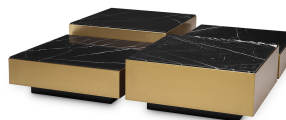

E I C H H O L T Z

SPECIFICATION SHEET

Item no.	116523
Item description	Coffee Table Esposito brushed brass finish black marble set of 4 Brushed brass finish black marble black base
Suitable for	Indoor use/dry locations only
Net weight (kg)	0

DIMENSIONS

Item dimensions (cm)	60 x 60 x H. 26 cm H. 20 cm
Item dimensions (inch)	23.62" x 23.62" x 10.24" H 7.87" H

SPECIFICATIONS

Material(s)	116285:	Stainless steel
	116286:	Stainless steel
	116522:	Marble

LOGISTIC INFORMATION

116285 - Coffee Table Esposito brushed brass - Frame S - 2pc(s)

Carton dimensions (m)	0,65 x 0,65 x 0,26
Volume (cbm)	0,1099
Gross weight (kg)	6,20

116286 - Coffee Table Esposito brushed brass finish - Frame L - 2pc(s)