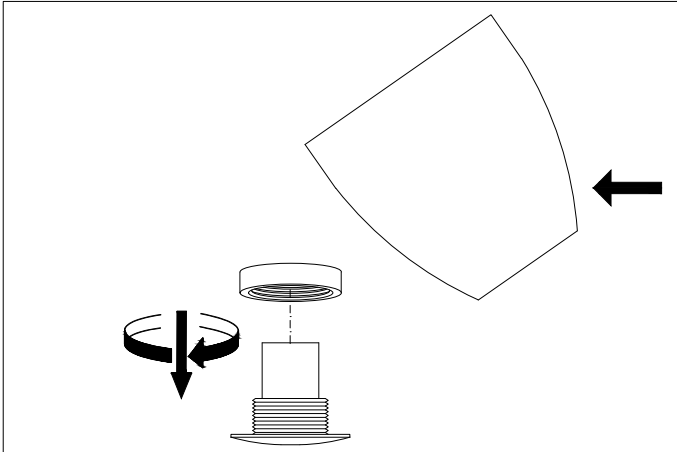

Item type
Table Lamp

Item name
Valerius

Item number(s)
116279

Attention!
Do not connect your luminaire to electricity until it is fully assembled.

Care instructions:
Wipe with a soft dry cloth, do not use chemicals or abrasive cleaning materials.

Eichholtz B.V.
Delfweg 52
2211 VN Noordwijkerhout
The Netherlands

🏠 www.eichholtz.com
✉ service@eichholtz.com
☎ +31 (0)252 515 850

1. Place the alabaster shades and fix them with the rings supplied.