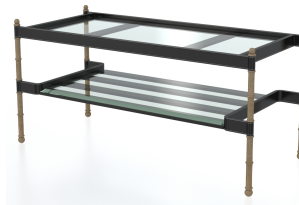

## SPECIFICATION SHEET

<b>Item no.</b>	116252
<b>Item description</b>	Coffee Table Princess rectangular black leather vintage brass finish Vintage brass finish   black leather   clear bevelled glass
<b>Suitable for</b>	Indoor use/dry locations only
<b>Net weight (kg)</b>	27,2

### DIMENSIONS

<b>Item dimensions (cm)</b>	42 x 95 x H. 46 cm
<b>Item dimensions (inch)</b>	16.54" x 37.4" x 18.11" H
<b>Glass thickness (mm)</b>	8 mm

### SPECIFICATIONS

<b>Material(s)</b>	Stainless steel   Iron   Brass   Leather   Glass
<b>Shelf qty</b>	2