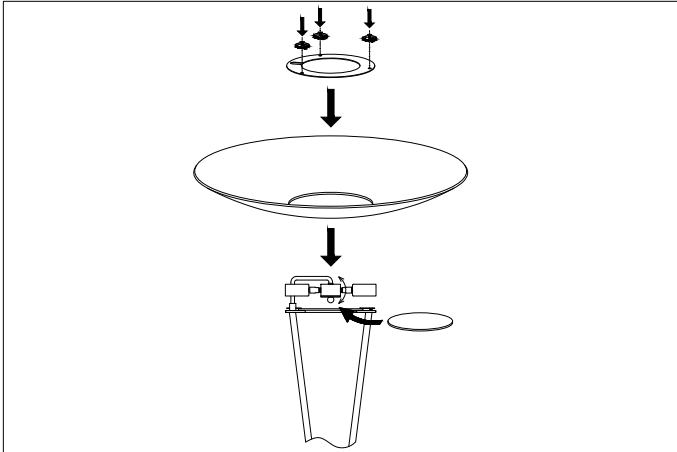

Item type
Floor Lamp

Attention!
Do not connect your luminaire to electricity until it is fully assembled.

Eichholtz B.V.
Delfweg 52
2211 VN Noordwijkerhout
The Netherlands

Item name
Collina

Care instructions:
Wipe with a soft dry cloth, do not use chemicals or abrasive cleaning materials.

🏠 www.eichholtz.com
✉ service@eichholtz.com
☎ +31 (0)252 515 850

Item number(s)
116214 (116214A + 116214B)

1. Place the glass and fix it with the ring and screws supplied.

2. Place the bulbs.