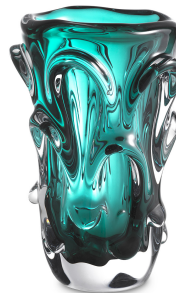

E I C H H O L T Z

SPECIFICATION SHEET

Item no.	116170
Item description	Vase Aila L turquoise Hand blown glass turquoise colour
Suitable for	Indoor use/dry locations only
Net weight (kg)	5,5

DIMENSIONS

Item dimensions (cm)	ø 20 x H. 31 cm
Item dimensions (inch)	7.87" dia x 12.2" H