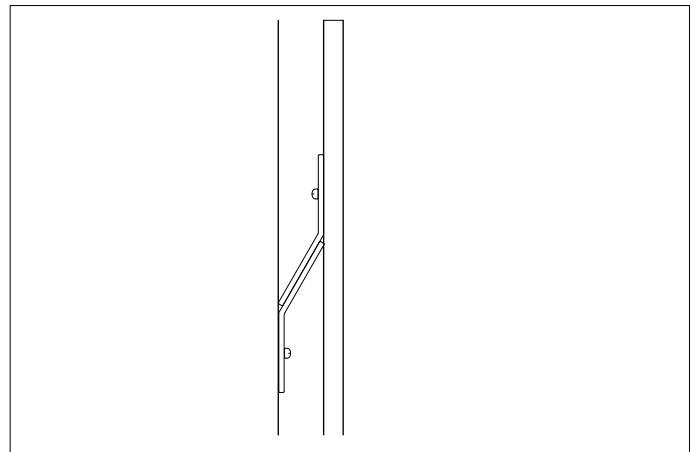

Item type

Mirror

Item name

Tombo

Item number(s)

116083

Attention!

Place the item on a padded area to prevent damage to the item.

Care instructions:

Wipe with a soft dry cloth, do not use chemicals or abrasive cleaning materials.

Eichholtz B.V.

Delfweg 52
2211 VN Noordwijkerhout
The Netherlands

🏠 www.eichholtz.com
✉ service@eichholtz.com
☎ +31 (0)252 515 850

4.