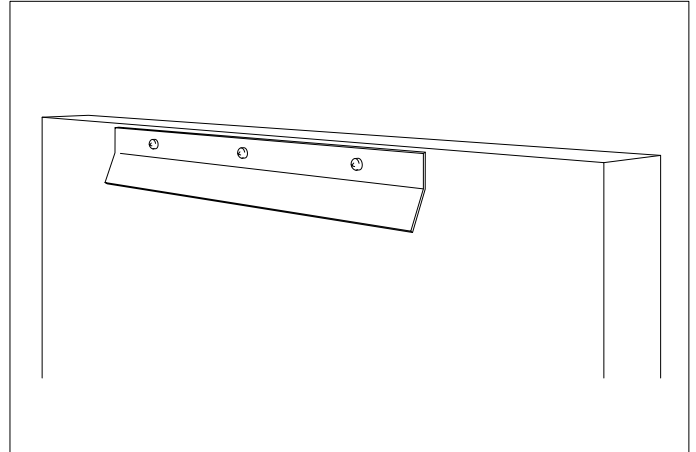

Item type

Mirror

Item name

Tombo

Item number(s)

116083

Attention!

Place the item on a padded area to prevent damage to the item.

Care instructions:

Wipe with a soft dry cloth, do not use chemicals or abrasive cleaning materials.

Eichholtz B.V.

Delfweg 52
2211 VN Noordwijkerhout
The Netherlands

🏠 www.eichholtz.com
✉ service@eichholtz.com
☎ +31 (0)252 515 850

2.