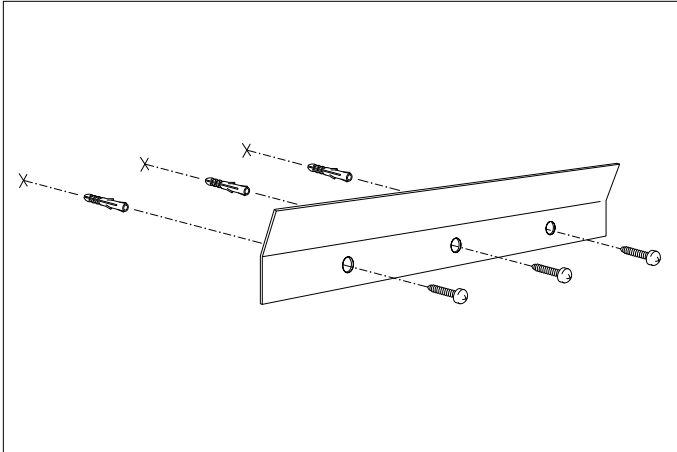

Item type

Mirror

Item name

Tombo

Item number(s)

116083

Attention!

Place the item on a padded area to prevent damage to the item.

Care instructions:

Wipe with a soft dry cloth, do not use chemicals or abrasive cleaning materials.

Eichholtz B.V.

Delfweg 52
2211 VN Noordwijkerhout
The Netherlands

🏠 www.eichholtz.com
✉ service@eichholtz.com
☎ +31 (0)252 515 850

1. Fix the wall plate to the wall by using wall mounting plugs and screws suitable to your wall type.