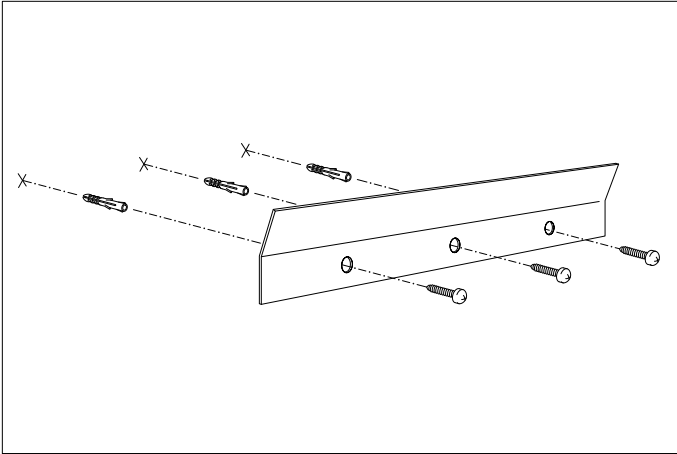

Item type

Mirror

Item name

Montauk

Item number(s)

116032

Attention!

Place the item on a padded area to prevent damage to the item.

Care instructions:

Wipe with a soft dry cloth, do not use chemicals or abrasive cleaning materials.

Eichholtz B.V.

Delfweg 52
2211 VN Noordwijkerhout
The Netherlands

🏠 www.eichholtz.com
✉ service@eichholtz.com
☎ +31 (0)252 515 850

1. Fix the wall plate to the wall by using wall mounting plugs and screws suitable to your wall type.