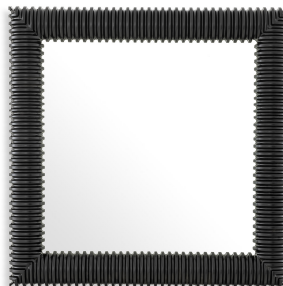

E I C H H O L T Z

SPECIFICATION SHEET

Item no.	116009
Item description	Mirror Museo black finish 100 x 100 cm Black finish
Suitable for	Indoor use/dry locations only
Net weight (kg)	35

DIMENSIONS

Item dimensions (cm)	100 x H. 100 x D. 6 cm
Item dimensions (inch)	39.37" x 39.37" H x 2.36" D
Mirror dimensions (cm)	75 x H. 75 cm
Mirror dimensions (inch)	29.53" x 29.53" H
Glass thickness (mm)	5 mm
Glass thickness (inch)	0,197 inch

SPECIFICATIONS

Material(s)	Mahogany wood Mirror glass Plywood Iron
Hanging method	French cleat

LOGISTIC INFORMATION

Carton dimensions (m)	1,05 x 0,12 x 1,05
Volume (cbm)	0,1323
Gross weight (kg)	38,00

HS code