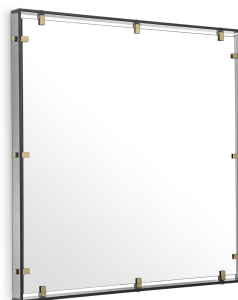

E I C H H O L T Z

SPECIFICATION SHEET

Item no.	116007
Item description	Mirror Verona smoke glass M Smoke glass antique brass finish
Suitable for	Indoor use/dry locations only
Net weight (kg)	26,2

DIMENSIONS

Item dimensions (cm)	101,5 x 101,5 x D. 6 cm
Item dimensions (inch)	39.96" x 39.96" x 2.36" D
Mirror dimensions (cm)	95 x H. 95 cm
Mirror dimensions (inch)	37.4" x 37.4" H

SPECIFICATIONS

Material(s)	Iron Glass
Hanging method	French cleat, horizontal & vertical