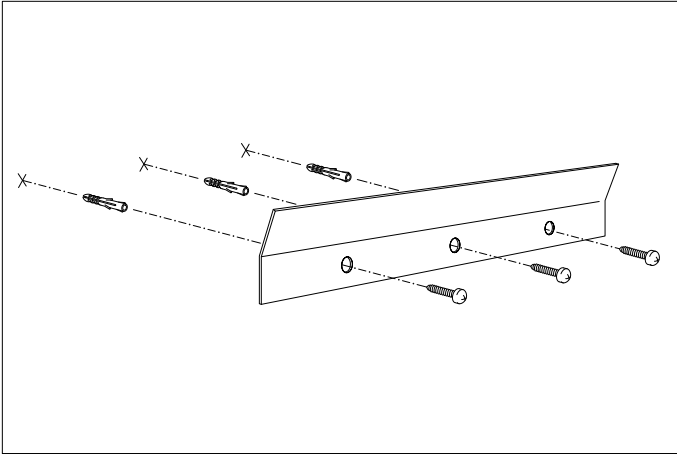

Item type

Mirror

Item name

Verona S

Item number(s)

116006

Attention!

Place the item on a padded area to prevent damage to the item.

Care instructions:

Wipe with a soft dry cloth, do not use chemicals or abrasive cleaning materials.

Eichholtz B.V.

Delfweg 52
2211 VN Noordwijkerhout
The Netherlands

🏠 www.eichholtz.com
✉ service@eichholtz.com
☎ +31 (0)252 515 850

1. Fix the wall plate to the wall by using wall mounting plugs and screws suitable to your wall type.