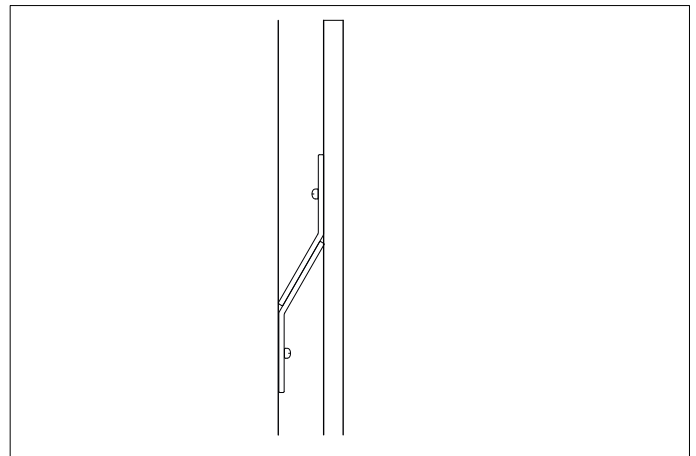

Item type

Mirror

Item name

Verona S

Item number(s)

116006

Attention!

Place the item on a padded area to prevent damage to the item.

Care instructions:

Wipe with a soft dry cloth, do not use chemicals or abrasive cleaning materials.

Eichholtz B.V.

Delfweg 52
2211 VN Noordwijkerhout
The Netherlands

🏠 www.eichholtz.com
✉ service@eichholtz.com
☎ +31 (0)252 515 850

4.