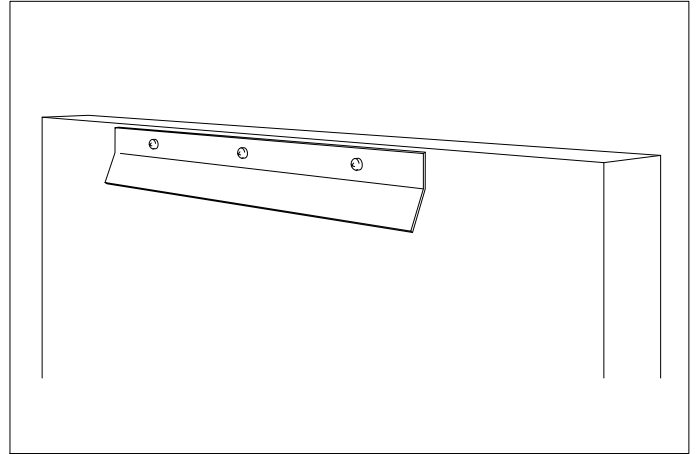

Item type

Mirror

Item name

Verona S

Item number(s)

116006

Attention!

Place the item on a padded area to prevent damage to the item.

Care instructions:

Wipe with a soft dry cloth, do not use chemicals or abrasive cleaning materials.

Eichholtz B.V.

Delfweg 52
2211 VN Noordwijkerhout
The Netherlands

🏠 www.eichholtz.com
✉ service@eichholtz.com
☎ +31 (0)252 515 850

2.