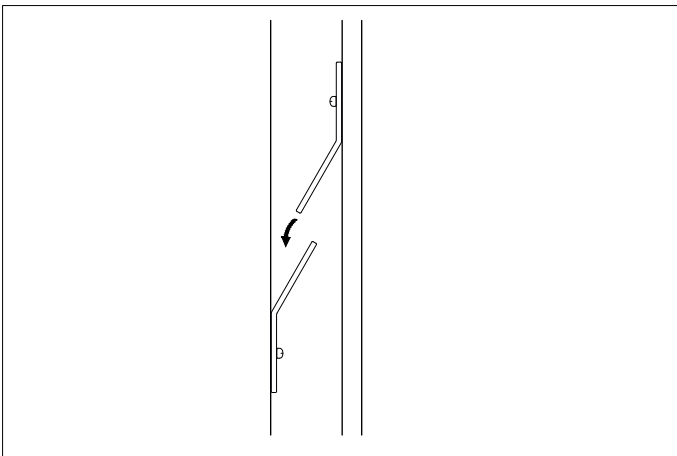

Item type

Mirror

Item name

Verona S

Item number(s)

116006

Attention!

Place the item on a padded area to prevent damage to the item.

Care instructions:

Wipe with a soft dry cloth, do not use chemicals or abrasive cleaning materials.

Eichholtz B.V.

Delfweg 52
2211 VN Noordwijkerhout
The Netherlands

🏠 www.eichholtz.com
✉ service@eichholtz.com
☎ +31 (0)252 515 850

3.