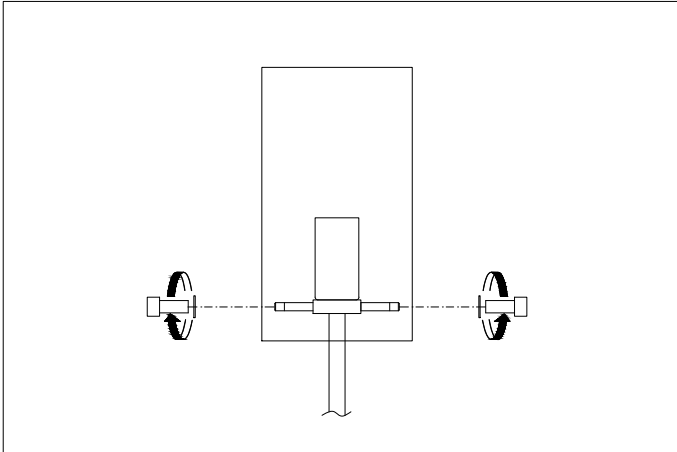

Item type

Floor Lamp

Item name

Rodolpho

Item number(s)

115679

Attention!

Do not connect your luminaire to electricity until it is fully assembled.

Care instructions:

Wipe with a soft dry cloth, do not use chemicals or abrasive cleaning materials.

Eichholtz B.V.

Delfweg 52
2211 VN Noordwijkerhout
The Netherlands

🏠 www.eichholtz.com
✉ service@eichholtz.com
☎ +31 (0)252 515 850

1. Place the shades and fix them with the screws supplied.