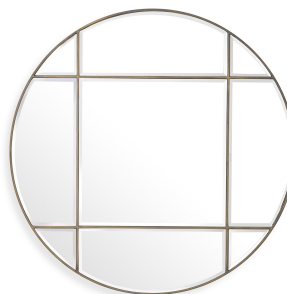

E I C H H O L T Z

SPECIFICATION SHEET

Item no.	115636
Item description	Mirror Beaumont round vintage brass finish Vintage brass finish bevelled mirror glass
Suitable for	Indoor use/dry locations only
Net weight (kg)	19,8

DIMENSIONS

Item dimensions (cm)	ø 110 x D. 1 cm
Item dimensions (inch)	43.31" dia x 0.39" D

SPECIFICATIONS

Material(s)	Stainless steel Iron Mirror glass MDF
Hanging method	French cleat

LOGISTIC INFORMATION