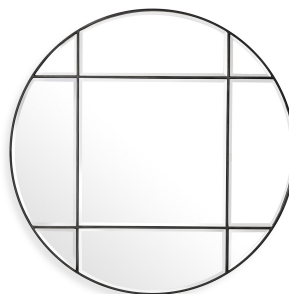

E I C H H O L T Z

SPECIFICATION SHEET

Item no.	115635
Item description	Mirror Beaumont round bronze finish Bronze finish bevelled mirror glass
Suitable for	Indoor use/dry locations only
Net weight (kg)	19,8

DIMENSIONS

Item dimensions (cm)	ø 110 x D. 1 cm
Item dimensions (inch)	43.31" dia x 0.39" D

SPECIFICATIONS

Material(s)	Stainless steel Iron Mirror glass MDF
Hanging method	French cleat

LOGISTIC INFORMATION