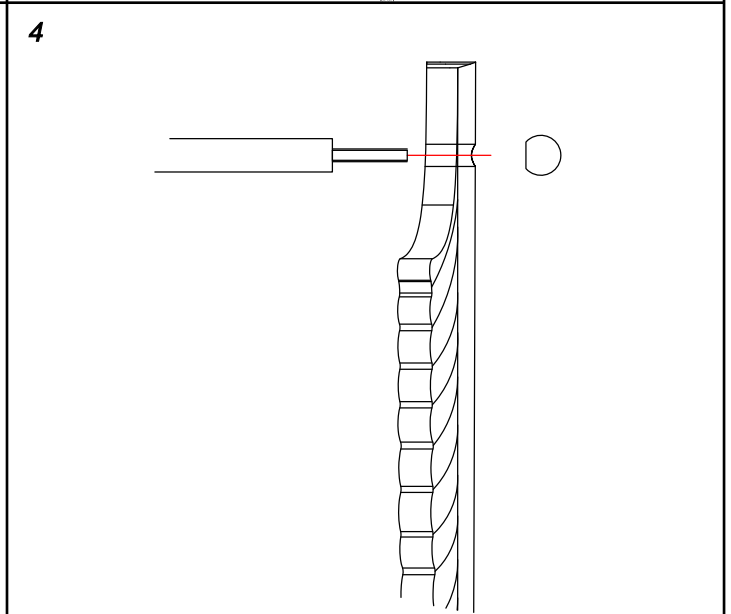

E I C H H O L T Z

114782 CHANDELIER VERBIER L

ASSEMBLY INSTRUCTION

This product is for indoor use only. Outdoor use could result in shock, fire or serious bodily injury or death. All wiring must be done in accordance with national and local electric codes. It is strongly recommended that you use a qualified electrician.

Turn-off the electricity supply at the main circuit panel before installing. Do not connect the electricity supply until your lamp is fully assembled and installed.

Fix the ceiling bracket to the ceiling by using mounting plugs and screws suitable to your ceiling type and take into account the weight of your luminaire.