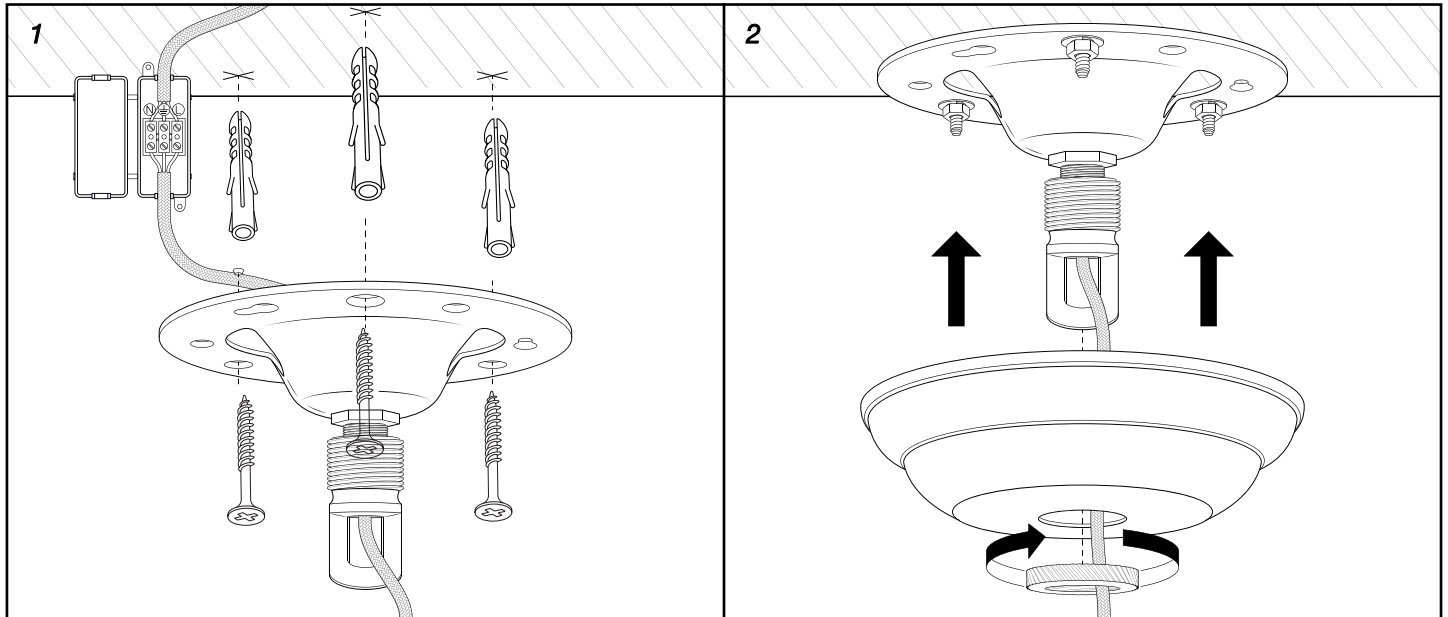

E I C H H O L T Z

114782 CHANDELIER VERBIER L

ASSEMBLY INSTRUCTION

This product is for indoor use only. Outdoor use could result in shock, fire or serious bodily injury or death. All wiring must be done in accordance with national and local electric codes. It is strongly recommended that you use a qualified electrician.

Turn-off the electricity supply at the main circuit panel before installing. Do not connect the electricity supply until your lamp is fully assembled and installed.

Fix the ceiling bracket to the ceiling by using mounting plugs and screws suitable to your ceiling type and take into account the weight of your luminaire.

Connect the 3 power wires according to their colours. Brown is the live wire, blue is the neutral wire, the green yellow wire is the earthwire.

**CARE INSTRUCTION**

Wipe clean with soft, dry cloth.

Always avoid the use of harsh chemicals or abrasive cleaners as they may cause damage to the fixture's finish.