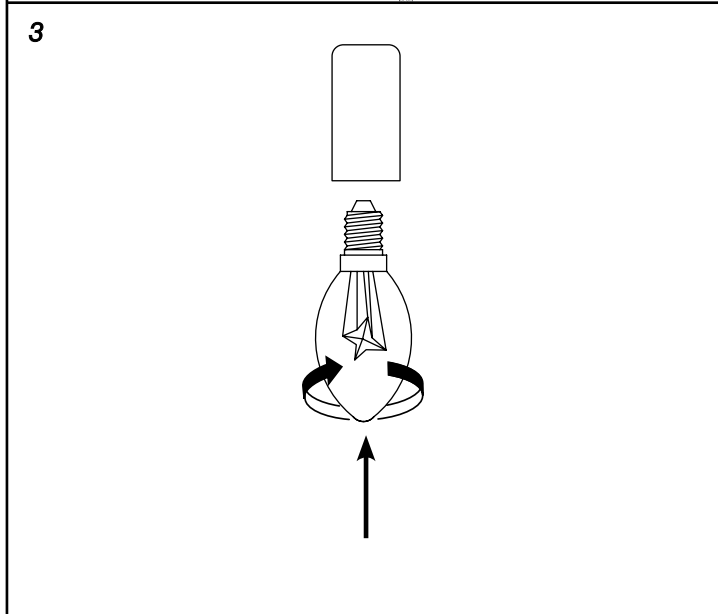

E I C H H O L T Z

114782 CHANDELIER VERBIER L

ASSEMBLY INSTRUCTION

This product is for indoor use only. Outdoor use could result in shock, fire or serious bodily injury or death. All wiring must be done in accordance with national and local electric codes. It is strongly recommended that you use a qualified electrician.

Turn-off the electricity supply at the main circuit panel before installing. Do not connect the electricity supply until your lamp is fully assembled and installed.

Fix the ceiling bracket to the ceiling by using mounting plugs and screws suitable to your ceiling type and take into account the weight of your luminaire.