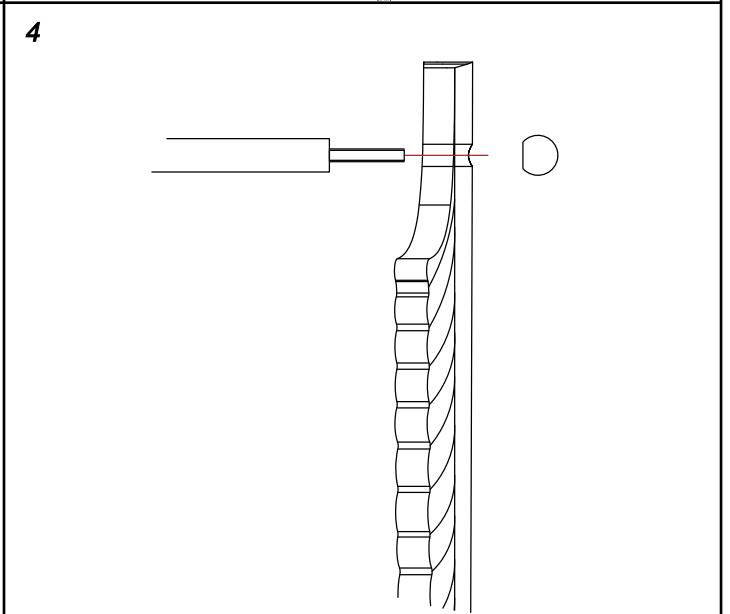

E I C H H O L T Z

114781 CHANDELIER VERBIER S

ASSEMBLY INSTRUCTION

This product is for indoor use only. Outdoor use could result in shock, fire or serious bodily injury or death. All wiring must be done in accordance with national and local electric codes. It is strongly recommended that you use a qualified electrician.

Turn-off the electricity supply at the main circuit panel before installing. Do not connect the electricity supply until your lamp is fully assembled and installed.

Fix the ceiling bracket to the ceiling by using mounting plugs and screws suitable to your ceiling type and take into account the weight of your luminaire.