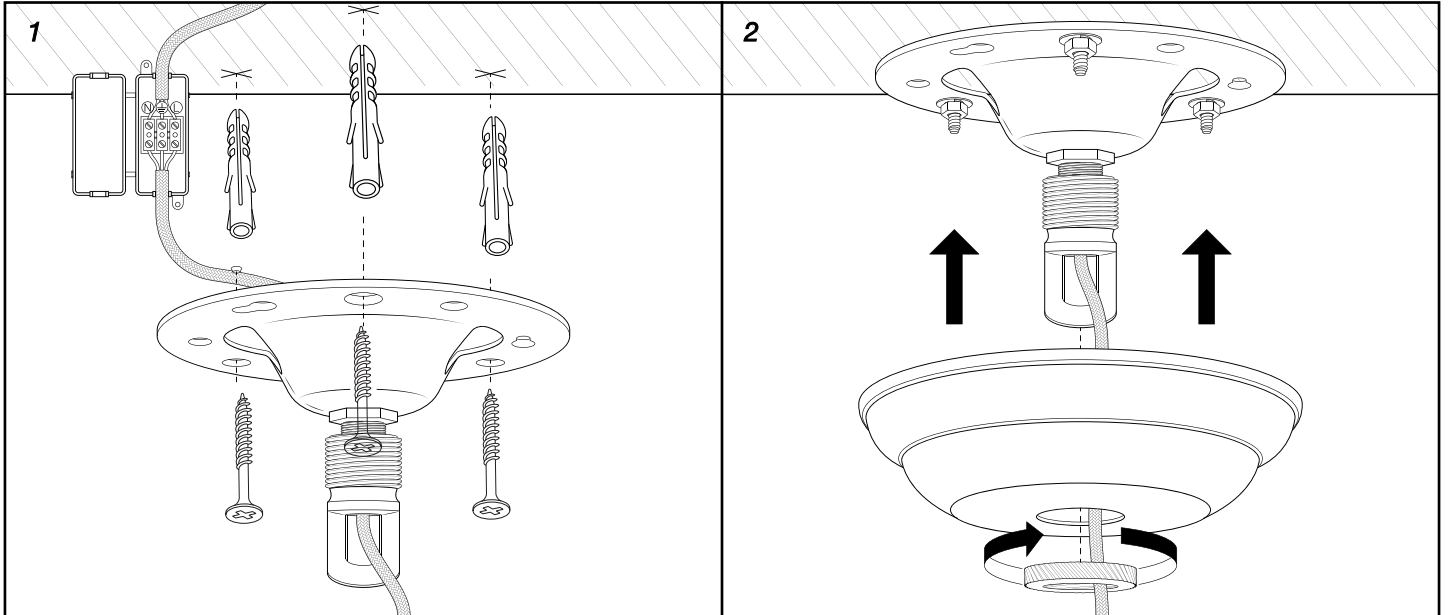

E I C H H O L T Z

114781 CHANDELIER VERBIER S

ASSEMBLY INSTRUCTION

This product is for indoor use only. Outdoor use could result in shock, fire or serious bodily injury or death. All wiring must be done in accordance with national and local electric codes. It is strongly recommended that you use a qualified electrician.

Turn-off the electricity supply at the main circuit panel before installing. Do not connect the electricity supply until your lamp is fully assembled and installed.

Fix the ceiling bracket to the ceiling by using mounting plugs and screws suitable to your ceiling type and take into account the weight of your luminaire.

Connect the 3 power wires according to their colours. Brown is the live wire, blue is the neutral wire, the green yellow wire is the earthwire.

CARE INSTRUCTION

Wipe clean with soft, dry cloth.

Always avoid the use of harsh chemicals or abrasive cleaners as they may cause damage to the fixture's finish.