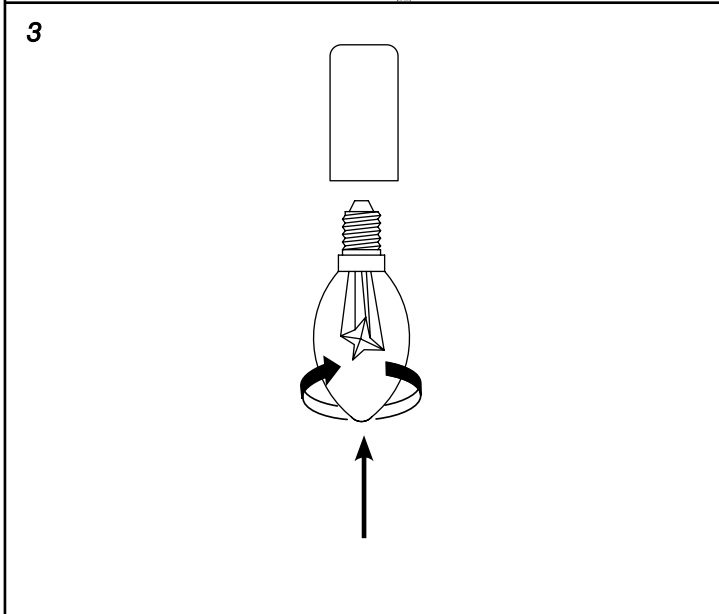

E I C H H O L T Z

114781 CHANDELIER VERBIER S

ASSEMBLY INSTRUCTION

This product is for indoor use only. Outdoor use could result in shock, fire or serious bodily injury or death. All wiring must be done in accordance with national and local electric codes. It is strongly recommended that you use a qualified electrician.

Turn-off the electricity supply at the main circuit panel before installing. Do not connect the electricity supply until your lamp is fully assembled and installed.

Fix the ceiling bracket to the ceiling by using mounting plugs and screws suitable to your ceiling type and take into account the weight of your luminaire.