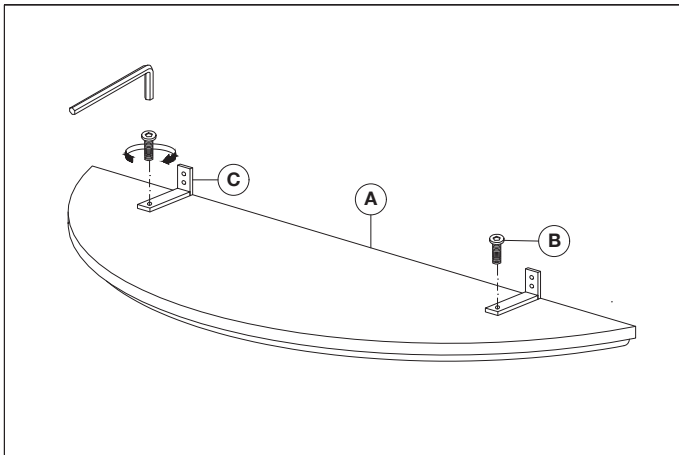

**Item type**

Console Table

**Item name**

Renaissance

**Item no**

114371

**Attention!** Place the item on a padded area to prevent damage to the item.

**Care instructions:**

1. Assemble the wall brackets on the bottom of the top.

3. Assemble the top to the frame.

2. Assemble the marble base to the frame.

4. Mount the table to the wall.