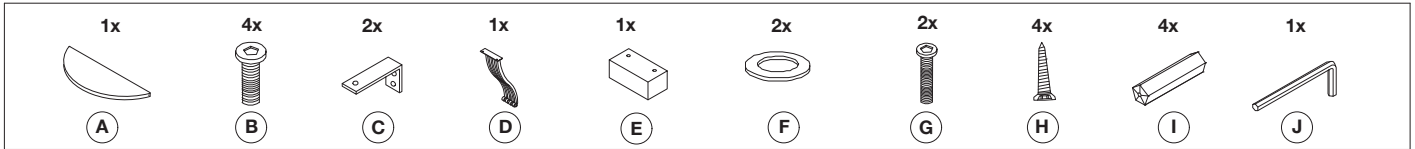

**Item type**

Console Table

**Item name**

Renaissance

**Item no**

114371

**Attention!** Place the item on a padded area to prevent damage to the item.

**Care instructions:**

1. Assemble the wall brackets on the bottom of the top.

3. Assemble the top to the frame.

2. Assemble the marble base to the frame.

4. Mount the table to the wall.