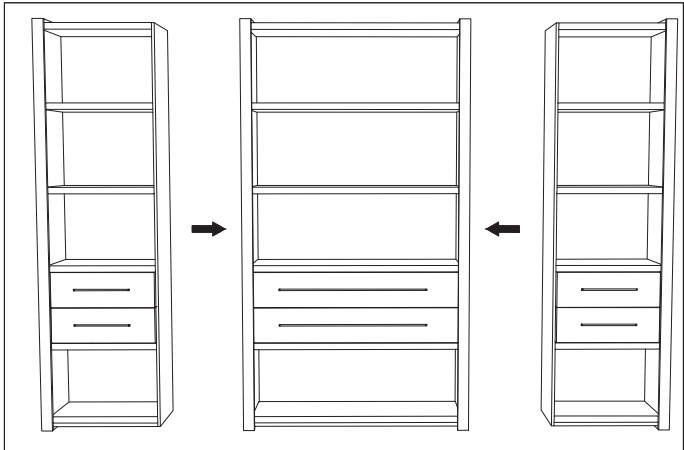

Item type
Cabinet
Item name
Cabinet Canova

Item no
114219

Attention! Place the item on a padded area to prevent damage to the item.

Care instructions:
Dust regularly and clean with a soft dry cloth. Remove spills immediately as moisture can cause the veneer to peel off the surface.

Eichholtz B.V.
Delfweg 52
2211 VN Noordwijkerhout
The Netherlands

🏠 www.eichholtz.com
✉ service@eichholtz.com
☎ +31 (0)252 515 850

1.