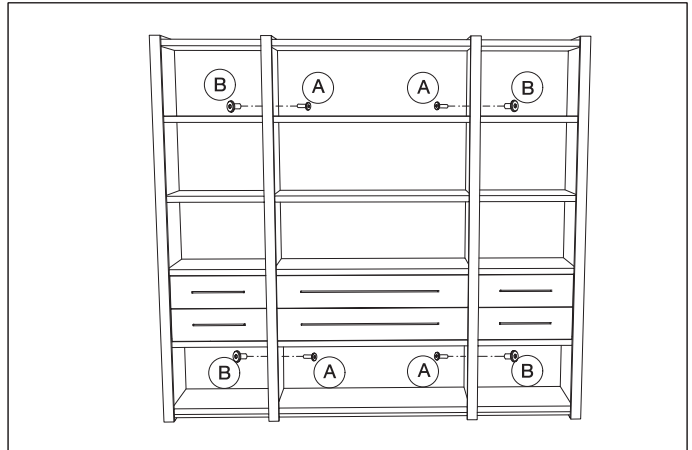

Item type
Cabinet
Item name
Cabinet Canova

Item no
114219

Attention! Place the item on a padded area to prevent damage to the item.

Care instructions:
Dust regularly and clean with a soft dry cloth. Remove spills immediately as moisture can cause the veneer to peel off the surface.

Eichholtz B.V.
Delfweg 52
2211 VN Noordwijkerhout
The Netherlands

🏠 www.eichholtz.com
✉ service@eichholtz.com
☎ +31 (0)252 515 850

2.