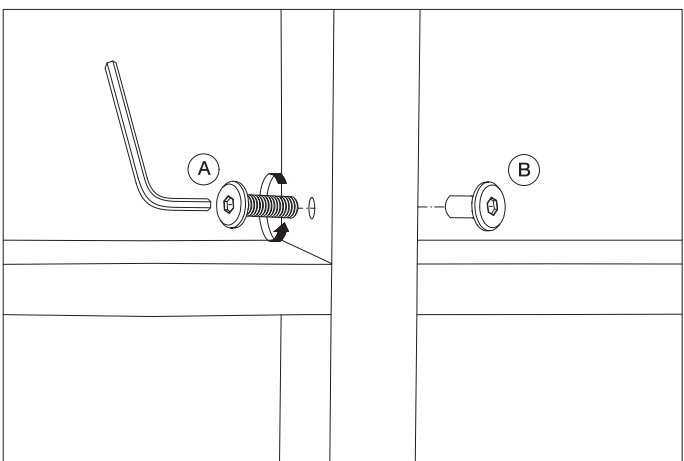

Item type
Cabinet
Item name
Cabinet Canova

Item no
114219

Attention! Place the item on a padded area to prevent damage to the item.

Care instructions:
Dust regularly and clean with a soft dry cloth. Remove spills immediately as moisture can cause the veneer to peel off the surface.

Eichholtz B.V.
Delfweg 52
2211 VN Noordwijkerhout
The Netherlands

🏠 www.eichholtz.com
✉ service@eichholtz.com
☎ +31 (0)252 515 850

1.

3.