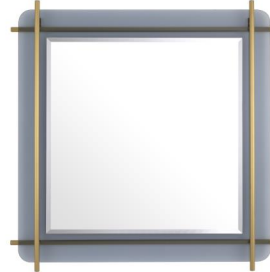

E I C H H O L T Z

SPECIFICATION SHEET

| | |
|-------------------------|-----------------------------------|
| Item no. | 114102 |
| Item description | Mirror Quinn brushed brass finish |
| Category | Mirrors |
| Type | Wall mirrors |

ITEM MEASUREMENTS

| | |
|---------------------------------|---------------------------|
| Dimensions (cm) | 85,5 x 85,5 x D. 5 cm |
| Dimensions (inch) | 33.66" x 33.66" x 1.97" D |
| Mirror dimensions (cm) | 62 x 62 cm |
| Mirror dimensions (inch) | 24.41" x 24.41" |
| Net weight (kg) | 14 |

SPECIFICATIONS

| | |
|------------------------------|--|
| Material(s) | Stainless steel Glass Mirror glass |
| Finish(es)/colour(s) | Brushed brass finish smoke glass bevelled mirror glass |
| Suitable for | Indoor use/dry locations only |
| Stainless steel grade | SAE 201 |
| Mirror hanging system | Key holes |