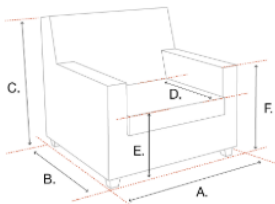

E I C H H O L T Z

SPECIFICATION SHEET

Item no.	113989
Item description	Chair Dorset bouclé cream
Category	Chairs & Sofas Armchairs
Type	

ITEM MEASUREMENTS

Dimensions (cm)	A. 75 B. 80 C. 73 D. 59 E. 47 F. 67 cm
Dimensions (inch)	A. 29.53" B. 31.5" C. 28.74" D. 23.23" E. 18.5" F. 26.38"
Net weight (kg)	23

Dimensions are indicated as follows: A = width | B = depth | C = height | D = seat depth | E = seat height | F = arm height

SPECIFICATIONS

Material(s)	Fabric Pine Wood Plywood Iron Polyurethane foam S - springs Webbing (nylon) Duck feather Polyester fiber Terry fabric
Scientific wood name	Larix spp.
Finish(es)/colour(s)	Bouclé cream swivel base
Suitable for	Indoor use/dry locations only
Fabric 1	Bouclé cream
Fabric composition	100% polyester
Fabric 1 needed (mtr)	5
Armrest density (kg/m³)	25
Seat density (kg/m³)	30
Seat back density (kg/m³)	20
Fire retardant	Fire retardant

PACKAGE INFORMATION (MTR/KG)

Package measurements	0,74 x 0,77 x 0,73
Volume	0,4160
Gross weight (kg)	27,00

Dimensions:

Please note that the reference dimensions are indicated as follows:

All dimensions mentioned in the descriptions are approximate and subject to change (with a tolerance of 2 percent).

CM | INCH

- A. 75
- B. 80
- C. 73
- D. 59
- E. 47
- F. 67