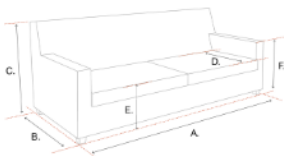

E I C H H O L T Z

SPECIFICATION SHEET

Item no.	113984
Item description	Sofa Taylor bouclé cream
Category	Chairs & Sofas
Type	Sofas

ITEM MEASUREMENTS

Dimensions (cm)	A. 255 B. 100 C. 90 D. 60 E. 44 F. 73 cm
Dimensions (inch)	A. 100.39" B. 39.37" C. 35.43" D. 23.62" E. 17.32" F. 28.74"
Included scatter cushions (cm)	60 x 60 cm
Included scatter cushions (inch)	23.62" x 23.62"
Net weight (kg)	55

Dimensions are indicated as follows: A = width | B = depth | C = height | D = seat depth | E = seat height | F = arm height

SPECIFICATIONS

Material(s)	Fabric Pine Wood Polyurethane foam Plywood Webbing (nylon) Springs Polyester fiber Non woven fabric Terry fabric
Scientific wood name	Larix spp.
Finish(es)/colour(s)	Bouclé cream black base
Suitable for	Indoor use/dry locations only
Fabric 1	Bouclé cream
Fabric composition	100% polyester
Fabric 1 needed (mtr)	15
Armrest density (kg/m³)	25
Seat density (kg/m³)	30
Seat back density (kg/m³)	30
Fire retardant	Fire retardant

PACKAGE INFORMATION (MTR/KG)

Package measurements	2,55 x 1,04 x 0,73
Volume	1,9360
Gross weight (kg)	62,00

Dimensions:

Please note that the reference dimensions are indicated as follows:

All dimensions mentioned in the descriptions are approximate and subject to change (with a tolerance of 2 percent).