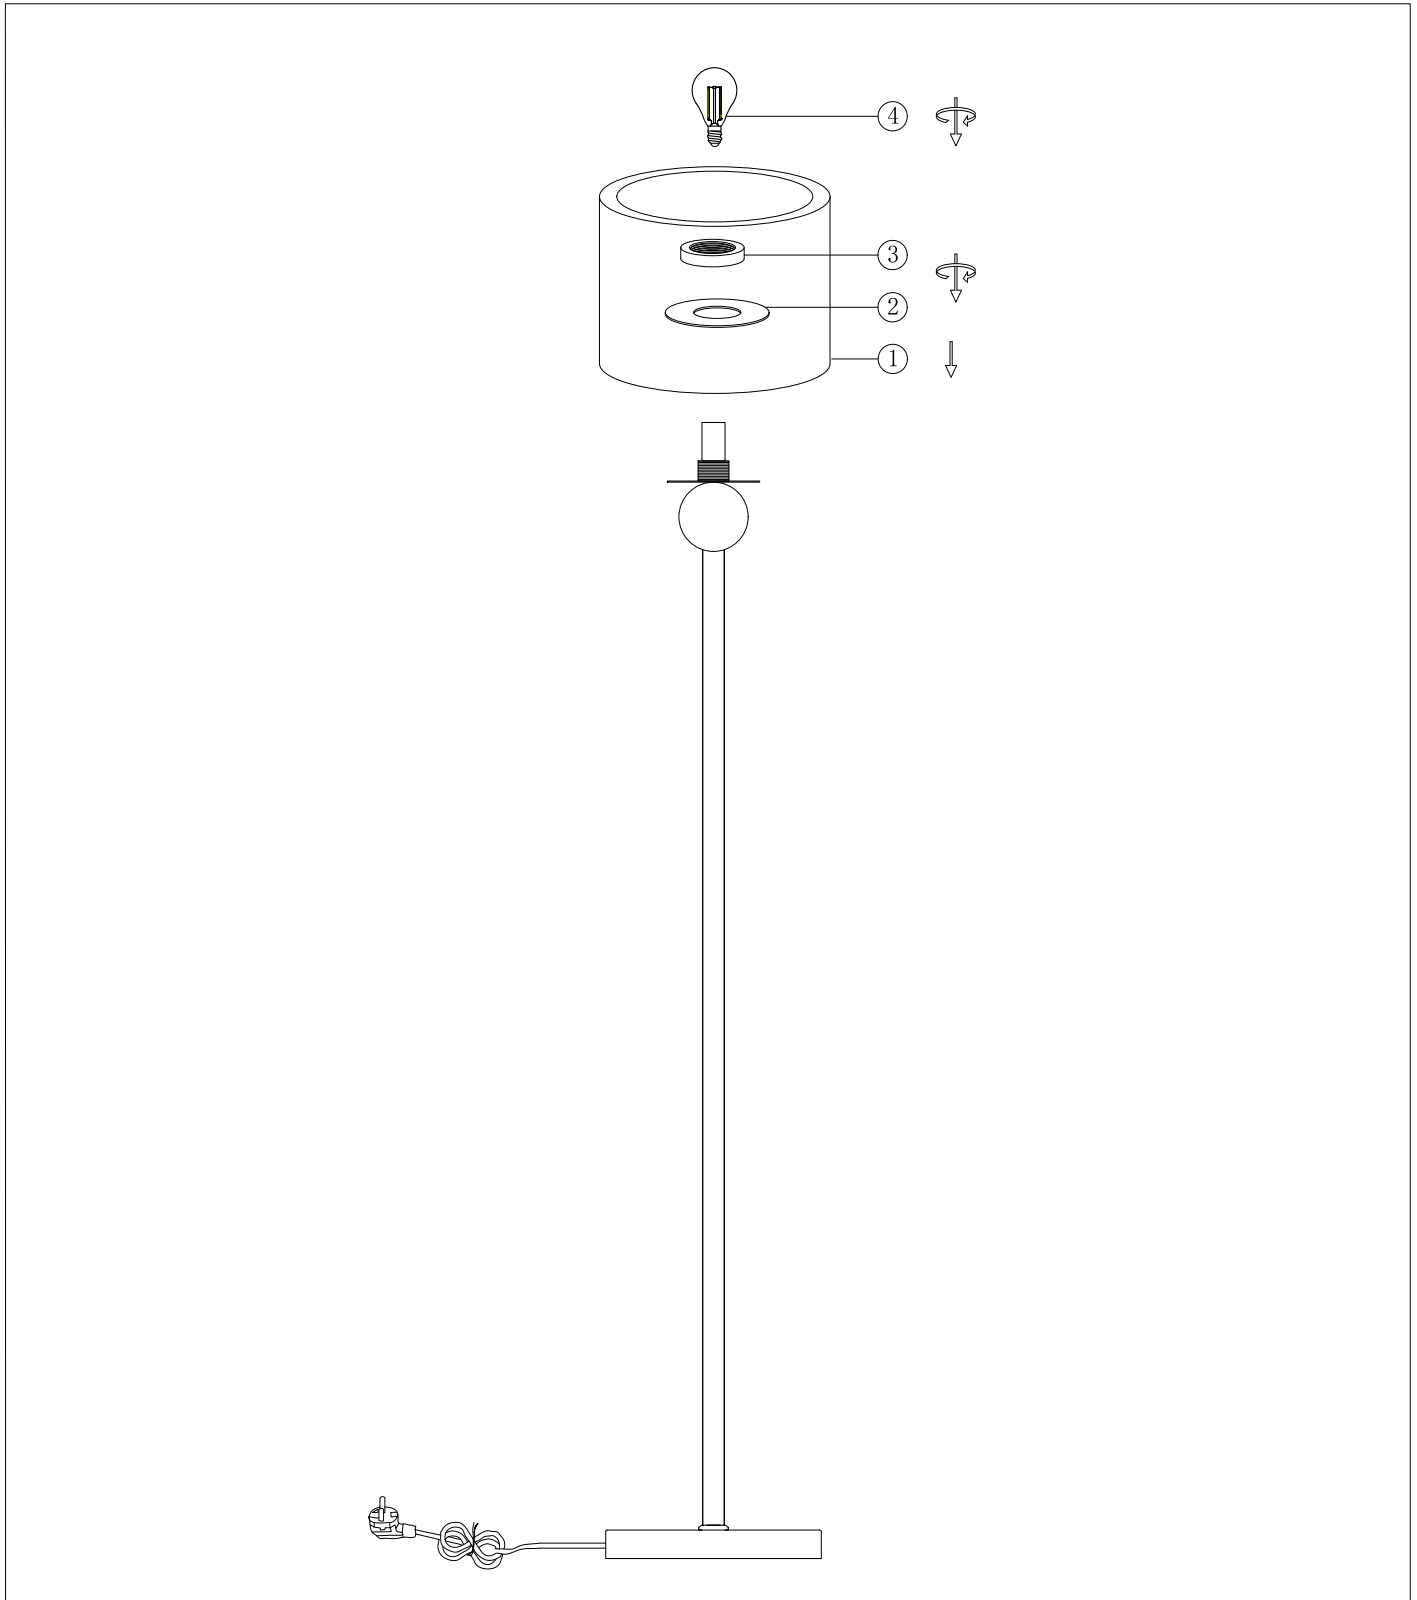

Item type
Floor Lamp

Item name
Etruscan

Item no
113975

Attention! Do not connect your luminaire to electricity until it is fully assembled.

Care instructions:
Wipe with a soft dry cloth, do not use chemicals or abrasive cleaning materials.

Eichholtz B.V.
Delfweg 52
2211 VN Noordwijkerhout
The Netherlands

🏠 www.eichholtz.com
✉ service@eichholtz.com
☎ +31 (0)252 515 850

Remove parts 2 and 3. Place the shade (1) and fix it with parts 2 and 3. Place the bulb (not included).