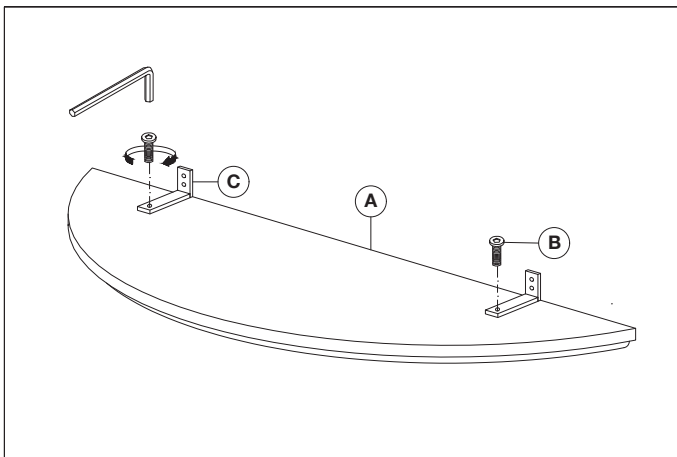

**Item type**

Console Table

**Item name**

Renaissance

**Item no**

113965

**Attention!** Place the item on a padded area to prevent damage to the item.

**Care instructions:**

1. Assemble the wall brackets on the bottom of the top.

3. Assemble the top to the frame.

2. Assemble the marble base to the frame.

4. Mount the table to the wall.