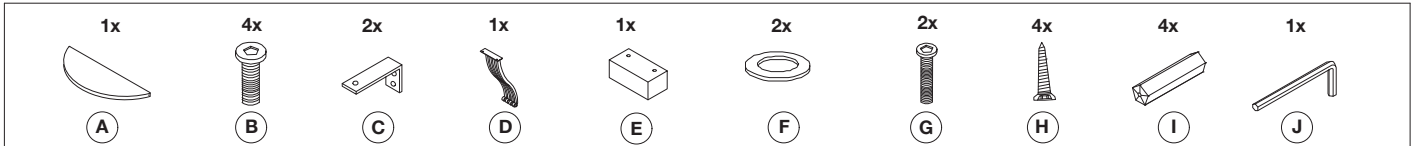

**Item type**

Console Table

**Item name**

Renaissance

**Item no**

113965

**Attention!** Place the item on a padded area to prevent damage to the item.

**Care instructions:**

1. Assemble the wall brackets on the bottom of the top.

3. Assemble the top to the frame.

2. Assemble the marble base to the frame.

4. Mount the table to the wall.