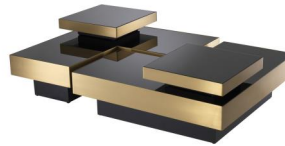

## SPECIFICATION SHEET

Item no.	113961
Item description	Coffee Table Nio brushed brass finish set of 4
Category	Tables
Type	Coffee tables

### ITEM MEASUREMENTS

Dimensions (cm)	80 x 80 x H. 23 cm   tray 40 x 40 x H. 10 cm
Dimensions (inch)	31.5" x 31.5" x 9.06" H   tray 15.75" x 15.75" x 3.94" H
Glass thickness (mm)	12
Glass thickness (inch)	0,472