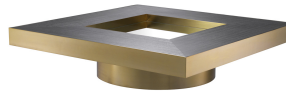

E I C H H O L T Z

SPECIFICATION SHEET

Item no.	113934
Item description	Coffee Table Concorde brushed brass charcoal
Category	grey
Type	Tables
	Coffee tables

ITEM MEASUREMENTS

Dimensions (cm)	120 x 120 x H. 29,5 cm
Dimensions (inch)	47.24" x 47.24" x 11.61" H
Tabletop thickness (cm)	10
Tabletop thickness (inch)	3,94
Net weight (kg)	62

SPECIFICATIONS

Material(s)	Plywood MDF Oak veneer Meranti veneer Mirror glass Steel
Scientific wood name	Paraserianthes Falcataria Hevea Brasiliensis Quercus Alba Shorea
Finish(es)/colour(s)	Charcoal grey oak veneer brushed brass finish mirror glass
Suitable for	Indoor use/dry locations only