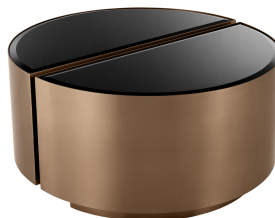

E I C H H O L T Z

SPECIFICATION SHEET

Item no.	113933
Item description	Side Table Astra brushed copper finish set of 2
Category	Tables
Type	Side tables

ITEM MEASUREMENTS

Dimensions (cm)	70 x 35,5 x H. 35 cm
Dimensions (inch)	27.56" x 13.98" x 13.78" H
Glass thickness (mm)	12
Glass thickness (inch)	0,472

SPECIFICATIONS

Material(s)	113933A: Stainless steel 113933B: Glass
Finish(es)/colour(s)	Brushed copper finish black bevelled glass
Suitable for	Indoor use/dry locations only
Assembly	No assembly required

PACKAGE INFORMATION (MTR/KG)

113933A - Side Table Astra brushed copper finis S/2 - Tables - 1pc(s)

Package measurements	0,73 x 0,73 x 0,38
Volume	0,2025
Gross weight (kg)	32,00

113933B - Side Table Astra brushed copper finish - Glass S/2 - 1pc(s)