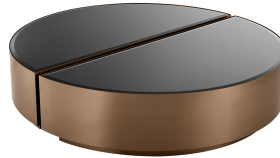

## SPECIFICATION SHEET

<b>Item no.</b>	113932
<b>Item description</b>	Coffee Table Astra brushed copper finish set of 2
<b>Category</b>	Tables
<b>Type</b>	Coffee tables

### ITEM MEASUREMENTS

<b>Dimensions (cm)</b>	120 x 60,5 x H. 29 cm
<b>Dimensions (inch)</b>	47.24" x 23.82" x 11.42" H
<b>Glass thickness (mm)</b>	12
<b>Glass thickness (inch)</b>	0,472

### SPECIFICATIONS

<b>Material(s)</b>	113932A: Stainless steel 113932B: Glass
<b>Finish(es)/colour(s)</b>	Brushed copper finish   black bevelled glass
<b>Suitable for</b>	Indoor use/dry locations only
<b>Assembly</b>	No assembly required