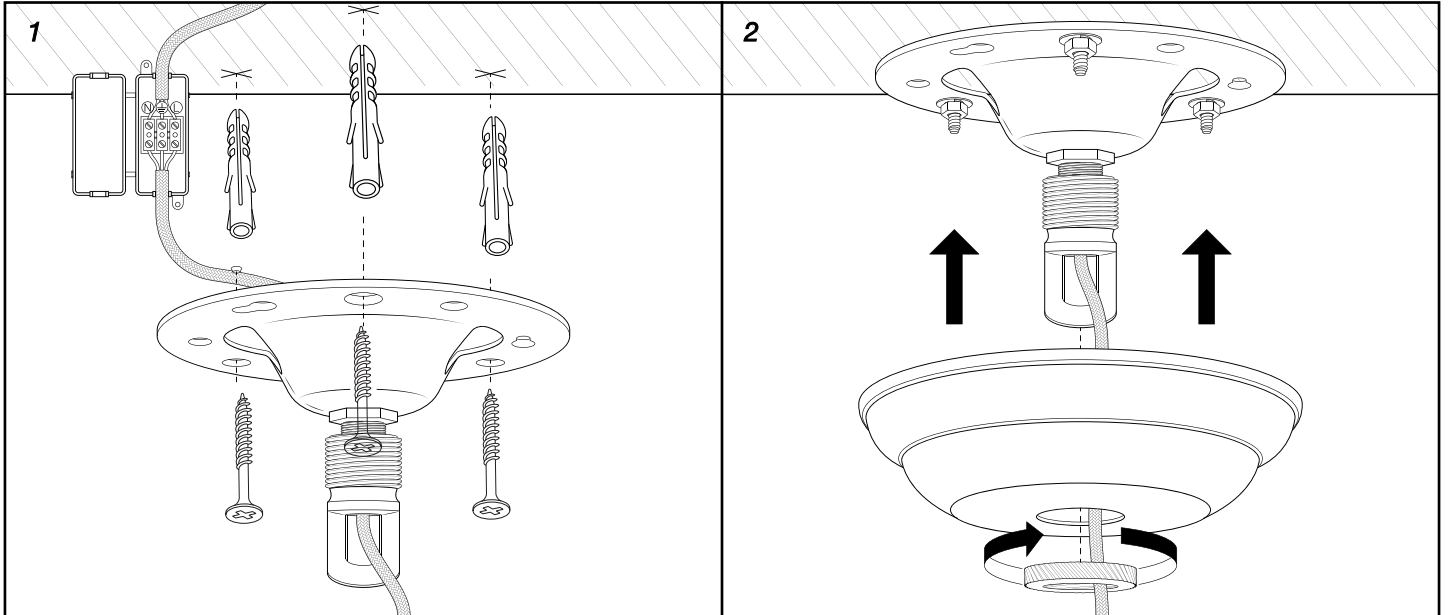

E I C H H O L T Z

113900 CHANDELIER VERBIER L

ASSEMBLY INSTRUCTION

This product is for indoor use only. Outdoor use could result in shock, fire or serious bodily injury or death. All wiring must be done in accordance with national and local electric codes. It is strongly recommended that you use a qualified electrician.

Turn-off the electricity supply at the main circuit panel before installing. Do not connect the electricity supply until your lamp is fully assembled and installed.

Fix the ceiling bracket to the ceiling by using mounting plugs and screws suitable to your ceiling type and take into account the weight of your luminaire.

Connect the 3 power wires according to their colours. Brown is the live wire, blue is the neutral wire, the green yellow wire is the earthwire.

CARE INSTRUCTION

Wipe clean with soft, dry cloth.

Always avoid the use of harsh chemicals or abrasive cleaners as they may cause damage to the fixture's finish.