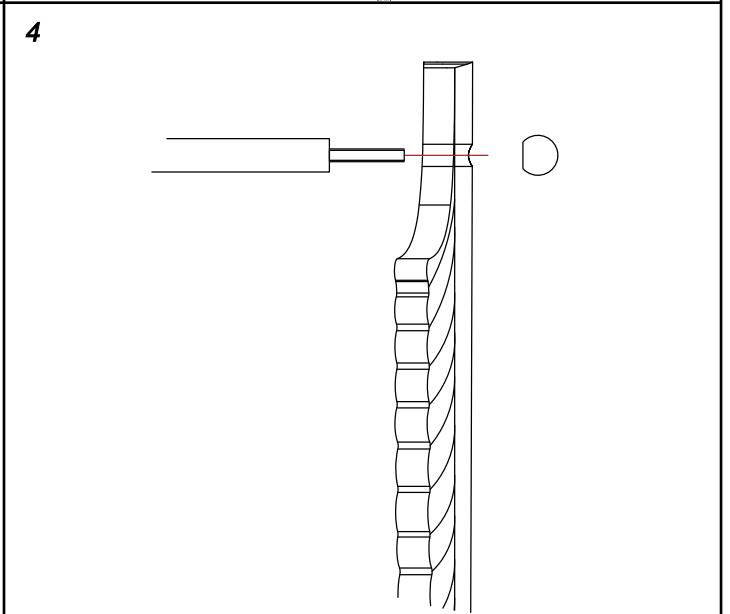

E I C H H O L T Z

113900 CHANDELIER VERBIER L

ASSEMBLY INSTRUCTION

This product is for indoor use only. Outdoor use could result in shock, fire or serious bodily injury or death. All wiring must be done in accordance with national and local electric codes. It is strongly recommended that you use a qualified electrician.

Turn-off the electricity supply at the main circuit panel before installing. Do not connect the electricity supply until your lamp is fully assembled and installed.

Fix the ceiling bracket to the ceiling by using mounting plugs and screws suitable to your ceiling type and take into account the weight of your luminaire.