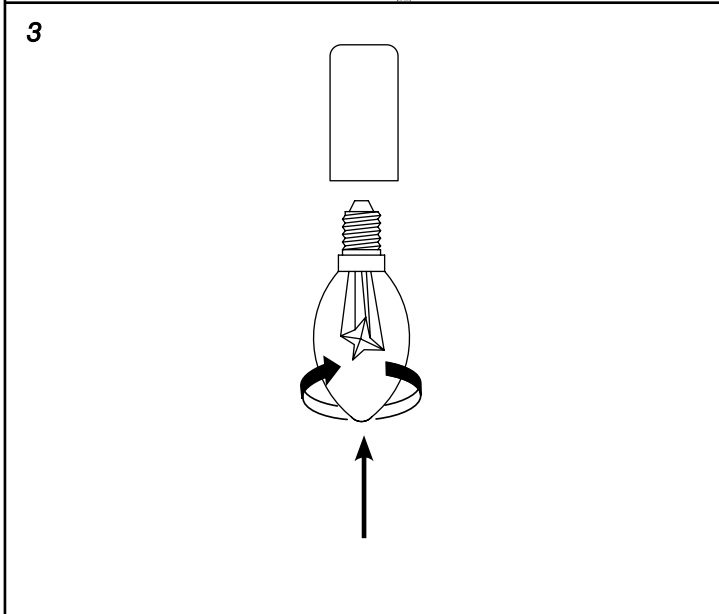

E I C H H O L T Z

113900 CHANDELIER VERBIER L

ASSEMBLY INSTRUCTION

This product is for indoor use only. Outdoor use could result in shock, fire or serious bodily injury or death. All wiring must be done in accordance with national and local electric codes. It is strongly recommended that you use a qualified electrician.

Turn-off the electricity supply at the main circuit panel before installing. Do not connect the electricity supply until your lamp is fully assembled and installed.

Fix the ceiling bracket to the ceiling by using mounting plugs and screws suitable to your ceiling type and take into account the weight of your luminaire.