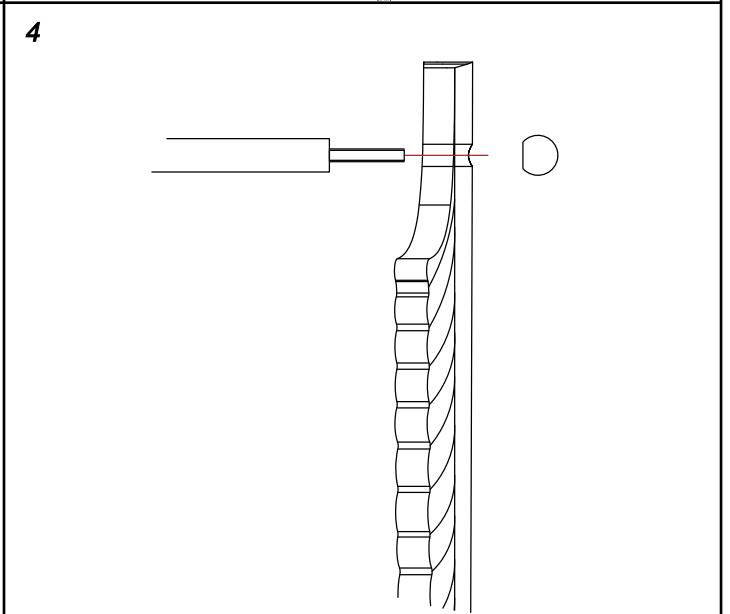

E I C H H O L T Z

113899 CHANDELIER VERBIER S

ASSEMBLY INSTRUCTION

This product is for indoor use only. Outdoor use could result in shock, fire or serious bodily injury or death. All wiring must be done in accordance with national and local electric codes. It is strongly recommended that you use a qualified electrician.

Turn-off the electricity supply at the main circuit panel before installing. Do not connect the electricity supply until your lamp is fully assembled and installed.

Fix the ceiling bracket to the ceiling by using mounting plugs and screws suitable to your ceiling type and take into account the weight of your luminaire.