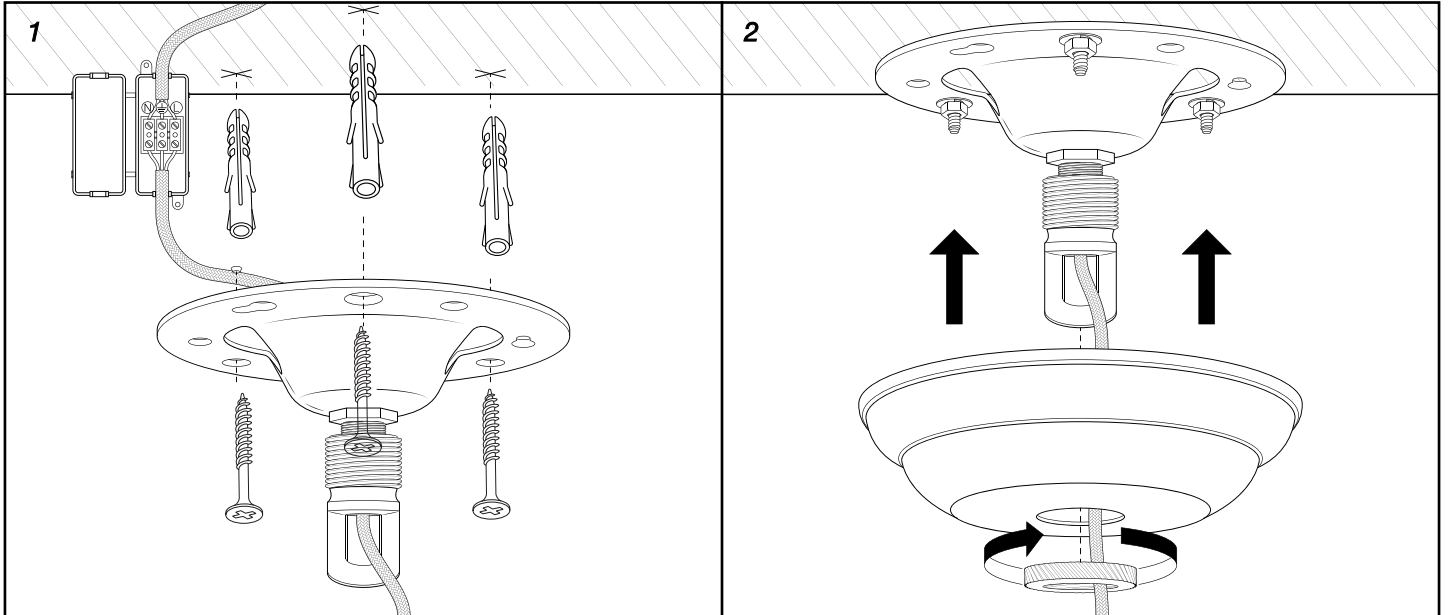

E I C H H O L T Z

113899 CHANDELIER VERBIER S

ASSEMBLY INSTRUCTION

This product is for indoor use only. Outdoor use could result in shock, fire or serious bodily injury or death. All wiring must be done in accordance with national and local electric codes. It is strongly recommended that you use a qualified electrician.

Turn-off the electricity supply at the main circuit panel before installing. Do not connect the electricity supply until your lamp is fully assembled and installed.

Fix the ceiling bracket to the ceiling by using mounting plugs and screws suitable to your ceiling type and take into account the weight of your luminaire.

Connect the 3 power wires according to their colours. Brown is the live wire, blue is the neutral wire, the green yellow wire is the earthwire.

**CARE INSTRUCTION**

Wipe clean with soft, dry cloth.  
Always avoid the use of harsh chemicals or abrasive cleaners as they may cause damage to the fixture's finish.