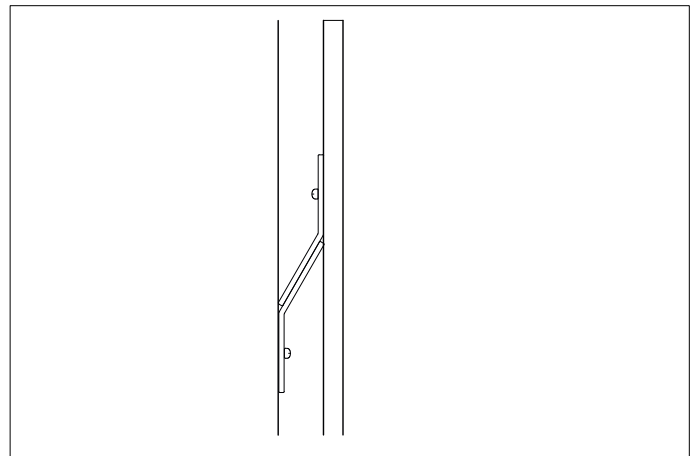

Item type

Mirror

Item name

Fiona

Item number(s)

113855

Attention!

Place the item on a padded area to prevent damage to the item.

Care instructions:

Wipe with a soft dry cloth, do not use chemicals or abrasive cleaning materials.

Eichholtz B.V.

Delfweg 52
2211 VN Noordwijkerhout
The Netherlands

🏠 www.eichholtz.com
✉ service@eichholtz.com
☎ +31 (0)252 515 850

4.