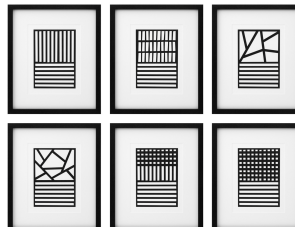

E I C H H O L T Z

## SPECIFICATION SHEET

**Item no.** 113849  
**Item description** Prints EC299 Ernesto Rigo set of 6  
**Category** Wall decoration  
**Type** Prints

### ITEM MEASUREMENTS

**Dimensions (cm)** 55 x 65 x D. 4 cm per frame  
**Dimensions (inch)** 21.65" x 25.59" x 1.57" D

**Net weight (kg)** 6

### SPECIFICATIONS

**Material(s)** Pine Wood | MDF | Glass | Paper  
**Finish(es)/colour(s)** Black wooden frame | clear glass  
**Suitable for** Indoor use/dry locations only