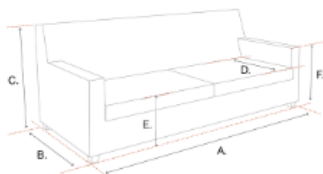

E I C H H O L T Z

SPECIFICATION SHEET

Item no.	113836
Item description	Sofa York bouclé cream
Category	Chairs & Sofas
Type	Sofas

ITEM MEASUREMENTS

Dimensions (cm)	A. 230 B. 95 C. 70,5 D. 72 E. 45,5 cm
Dimensions (inch)	A. 90.55" B. 37.4" C. 27.76" D. 28.35" E. 17.91"
Net weight (kg)	60

Dimensions are indicated as follows: A = width | B = depth | C = height | D = seat depth | E = seat height | F = arm height

SPECIFICATIONS

Material(s)	Fabric Pine Wood Polyurethane foam Plywood Webbing (nylon) S - springs Polyester fiber Stainless steel
Finish(es)/colour(s)	Bouclé cream brushed brass legs
Fabric 1	Bouclé cream
Fabric composition	100% polyester
Armrest density (kg/m³)	25
Seat density (kg/m³)	30
Seat back density (kg/m³)	30
Fire retardant	Fire retardant

PACKAGE INFORMATION (MTR/KG)

Package measurements	1,04 x 2,34 x 0,6
Volume	1,4602
Gross weight (kg)	70,00

Dimensions:

Please note that the reference dimensions are indicated as follows:

All dimensions mentioned in the descriptions are approximate and subject to change (with a tolerance of 2 percent).

CM | INCH

- A. 230
- B. 95
- C. 70,5
- D. 72
- E. 45,5