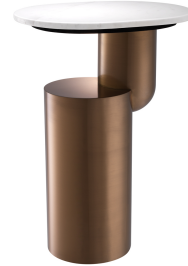

E I C H H O L T Z

SPECIFICATION SHEET

Item no.	113804
Item description	Side Table Tosca brushed copper finish
Category	Tables
Type	Side tables

ITEM MEASUREMENTS

Dimensions (cm)	43 x 35 x H. 62 cm
Dimensions (inch)	16.93" x 13.78" x 24.41" H
Tabletop thickness (cm)	1,5

SPECIFICATIONS

Material(s)	113804A: Stainless steel 113804B: Marble
--------------------	---

PACKAGE INFORMATION (MTR/KG)

113804A - Side Table Tosca brushed copper finish - Stand - 1pc(s)

Package measurements	0,375 x 0,375 x 0,62
Volume	0,0872
Gross weight (kg)	24,90

113804B - Side Table Tosca brushed copper finish - Top - 1pc(s)

Package measurements	0,48 x 0,38 x 0,05
Volume	0,0091