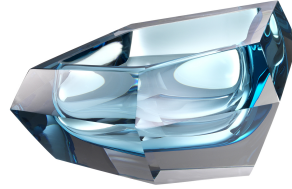

E I C H H O L T Z

SPECIFICATION SHEET

Item no.	113594
Item description	Bowl Alma blue
Category	Accessories
Type	Glass

ITEM MEASUREMENTS

Dimensions (cm)	22 x 14 x H. 10,5 cm
Dimensions (inch)	8.66" x 5.51" x 4.13" H
Net weight (kg)	3

SPECIFICATIONS

Material(s)	Glass
Finish(es)/colour(s)	Blue crystal glass
Suitable for	Indoor use/dry locations only

PACKAGE INFORMATION (MTR/KG)

Package measurements	0,255 x 0,165 x 0,14
Volume	0,0059
Gross weight (kg)	2,80