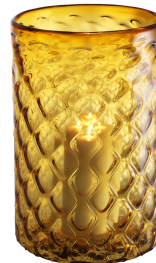

E I C H H O L T Z

SPECIFICATION SHEET

Item no.	113240
Item description	Hurricane Aquila L yellow
Category	Accessories
Type	Glass
Country of origin	China

ITEM MEASUREMENTS

Dimensions (cm)	ø 27 x approximate H. 44 cm
Dimensions (inch)	10.63" dia x approximate 17.32" H
Net weight (kg)	6

SPECIFICATIONS

Material(s)	Glass
Finish(es)/colour(s)	Hand blown glass yellow
Suitable for	Indoor use/dry locations only

PACKAGE INFORMATION (MTR/KG)

Package measurements	0,29 x 0,29 x 0,46
Volume	0,0387
Gross weight (kg)	6,10