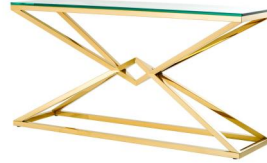

E I C H H O L T Z

SPECIFICATION SHEET

Item no.	109874
Item description	Console Table Connor 150 x 40 x H.74 cm gold fin
Category	Tables
Type	Console tables

ITEM MEASUREMENTS

Dimensions (cm)	150 x 40 x H. 74 cm
Dimensions (inch)	59.06" x 15.75" x 29.13" H
Glass thickness (mm)	15
Glass thickness (inch)	0,591
Net weight (kg)	34

SPECIFICATIONS

Material(s)	109874A: Stainless steel 109874B: Glass
Suitable for	Indoor use/dry locations only

PACKAGE INFORMATION (MTR/KG)

109874A - Console Table Connor L gold finish - Stand - 1pc(s)

Package measurements	1,525 x 0,425 x 0,76
Volume	0,4926
Gross weight (kg)	16,80

109874B - Console Table Connor L gold finish - Glass - 1pc(s)

Package measurements	1,555 x 0,46 x 0,055
Volume	0,0393
Gross weight (kg)	24,20