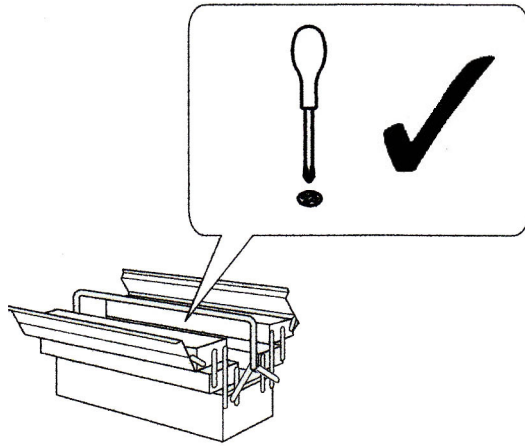

Julian Bowen Limited

Versailles Daybed - 90cm

Assembly Instructions

Julian Bowen Limited
(01623 727374)

HARDWARE

12x

9x

9x

12x

8x

1x

PARTS

Safety Advice

Please take the time to carefully read through the whole of these instructions before you commence.

Keep these instructions for future reference.

Unpack, inspect and check off all of the contents.