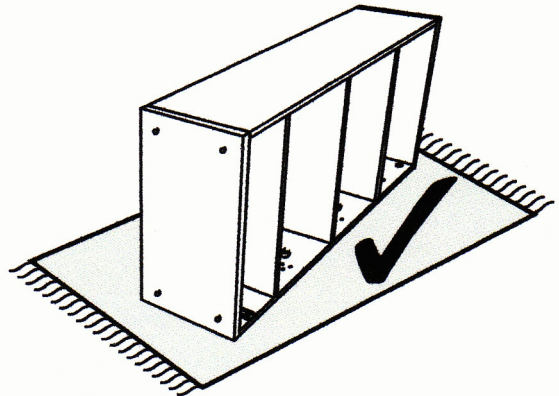

Julian Bowen Limited

Versailles Daybed - 90cm

Assembly Instructions

Julian Bowen Limited
(01623 727374)

HARDWARE

12x

9x

9x

12x

8x

1x

PARTS

Safety Advice

Please take the time to carefully read through the whole of these instructions before you commence.

Keep these instructions for future reference.

Unpack, inspect and check off all of the contents.