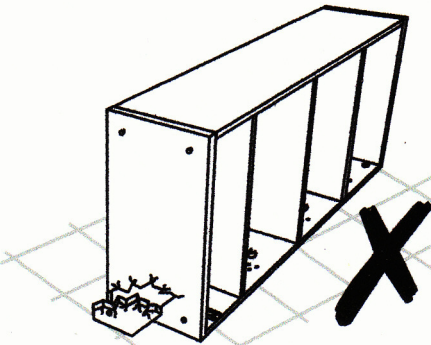

Julian Bowen Limited

Versailles Daybed - 90cm

Assembly Instructions

Julian Bowen Limited
(01623 727374)

HARDWARE

12x

9x

9x

12x

8x

1x

PARTS

Safety Advice

Please take the time to carefully read through the whole of these instructions before you commence.

Keep these instructions for future reference.

Unpack, inspect and check off all of the contents.