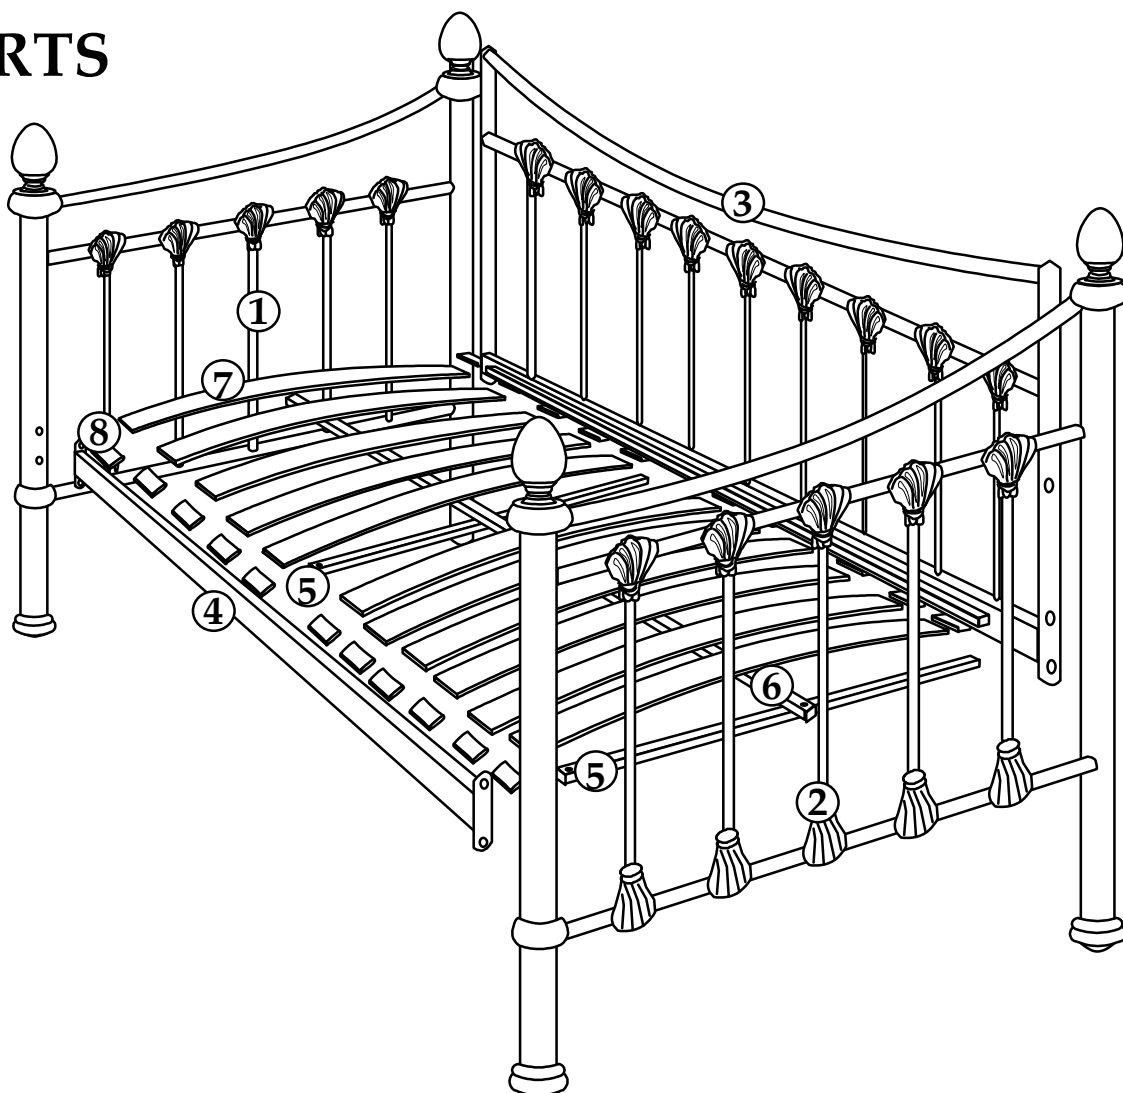

HARDWARE

12x

9x

9x

12x

8x

1x

PARTS