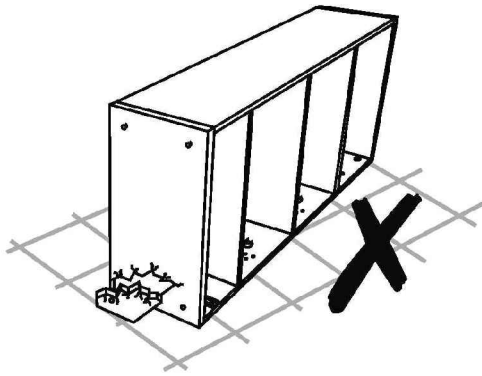

Julian Bowen Limited

Taku Dining Table

Assembly Instructions

No Extra
Tools Required

Julian Bowen Limited
(01623 727374)

HARDWARE

PARTS

Safety Advice

Small component parts could choke a child if swallowed.

We strongly recommend that you keep children well away from the work area.

It would be sensible to lay a sheet or blanket on the floor where you intend to work to avoid scratching this product and to protect your floor.