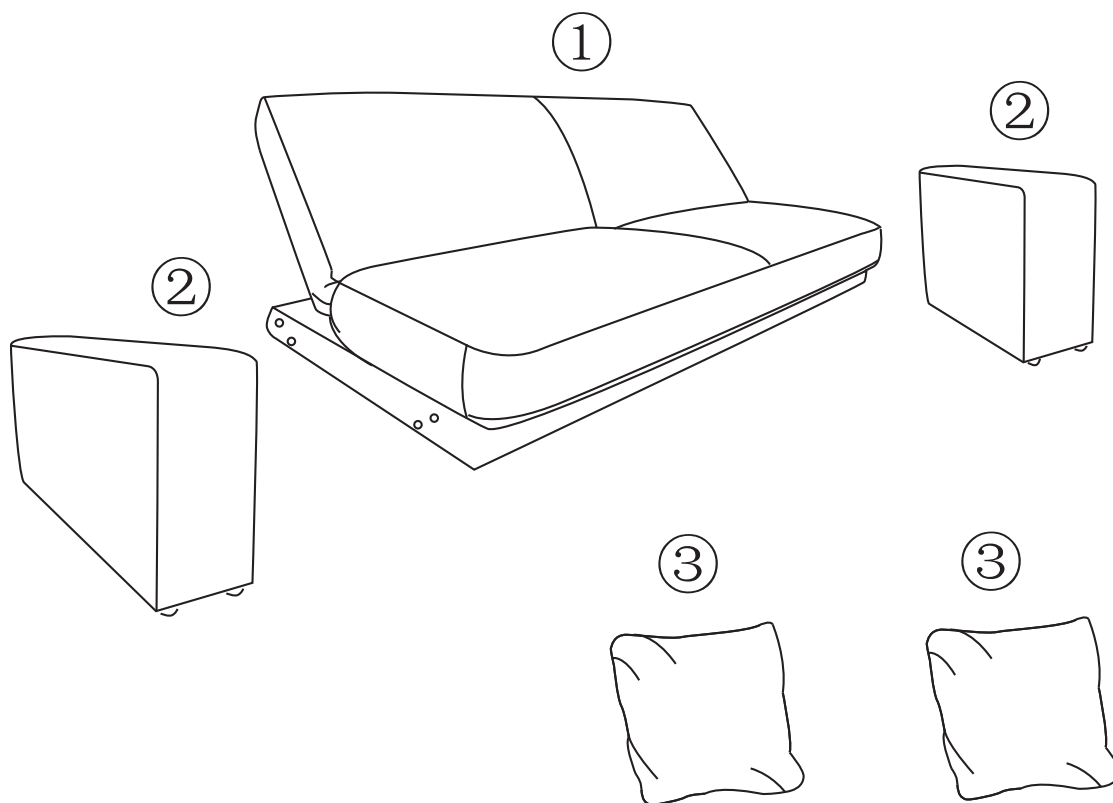

Julian Bowen Limited

SUPRA SOFA BED

Assembly Instructions

No Extra
Tools Required

Julian Bowen Limited
(01623 727374)

HARDWARE

PARTS

Note: Hardware & cushions are located in the zipped compartment underneath the sofa bed.

1

2

3

To lower the back for use in the bed position. Pull forward slightly (a), then push back until flat (b).

4

When returning to sofa position, lift the back until a "click" is heard. There are 2 positions for the sofa, recline (a) and upright (b).