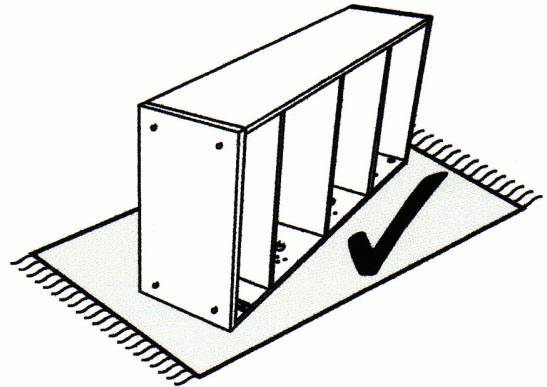

Julian Bowen Limited

Sophie Underbed Trundle - 90cm

Assembly Instructions

Julian Bowen Limited
(01623 727374)

HARDWARE

A

8x

B