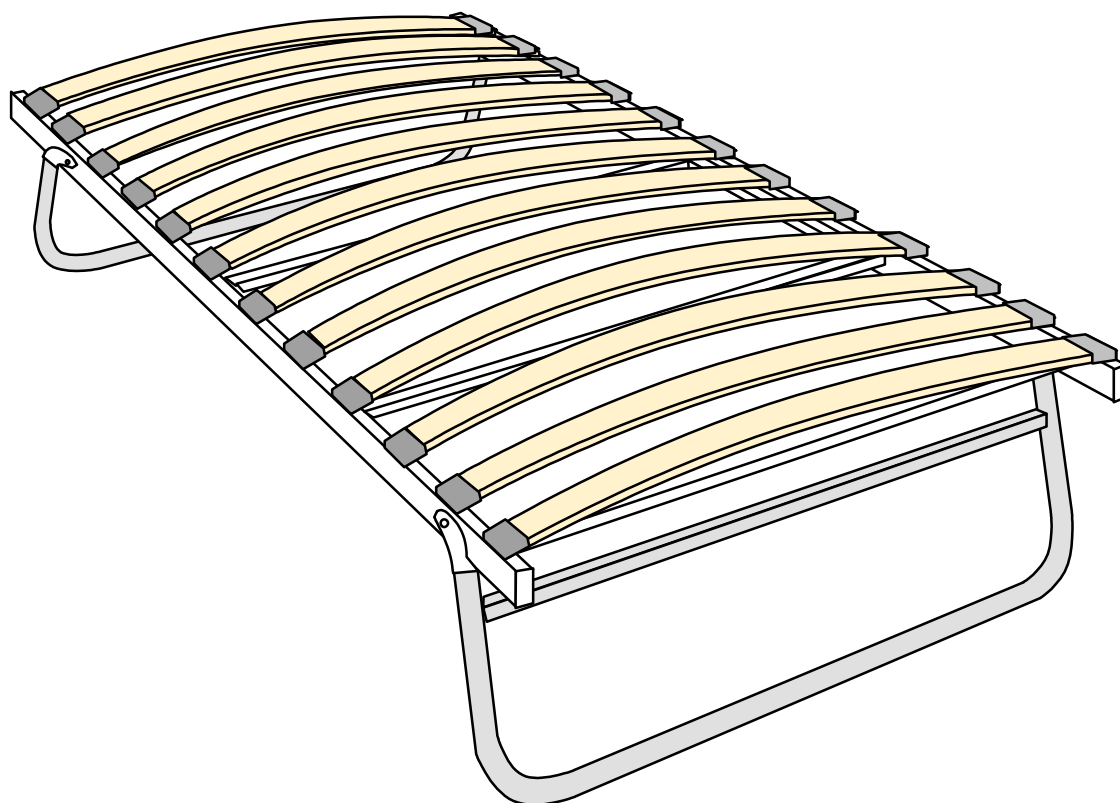

Julian Bowen Limited

Sophie Underbed Trundle - 90cm

Assembly Instructions

Julian Bowen Limited
(01623 727374)

HARDWARE

A

8x

B