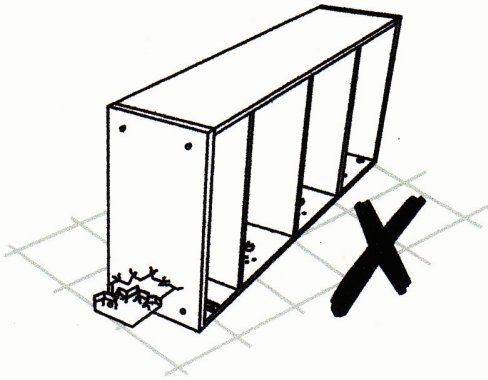

Julian Bowen Limited

Sophie Underbed Trundle - 90cm

Assembly Instructions

Julian Bowen Limited
(01623 727374)

HARDWARE

A

8x

B