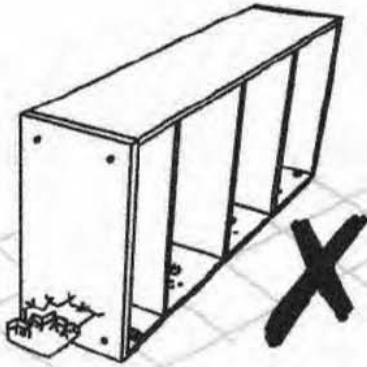

Julian Bowen Limited

Savoy Dining Set

Assembly Instructions

VERSION: 150619

No Extra
Tools Required

Julian Bowen Limited
(01623 727374)

HARDWARE - TABLE

A
8 x